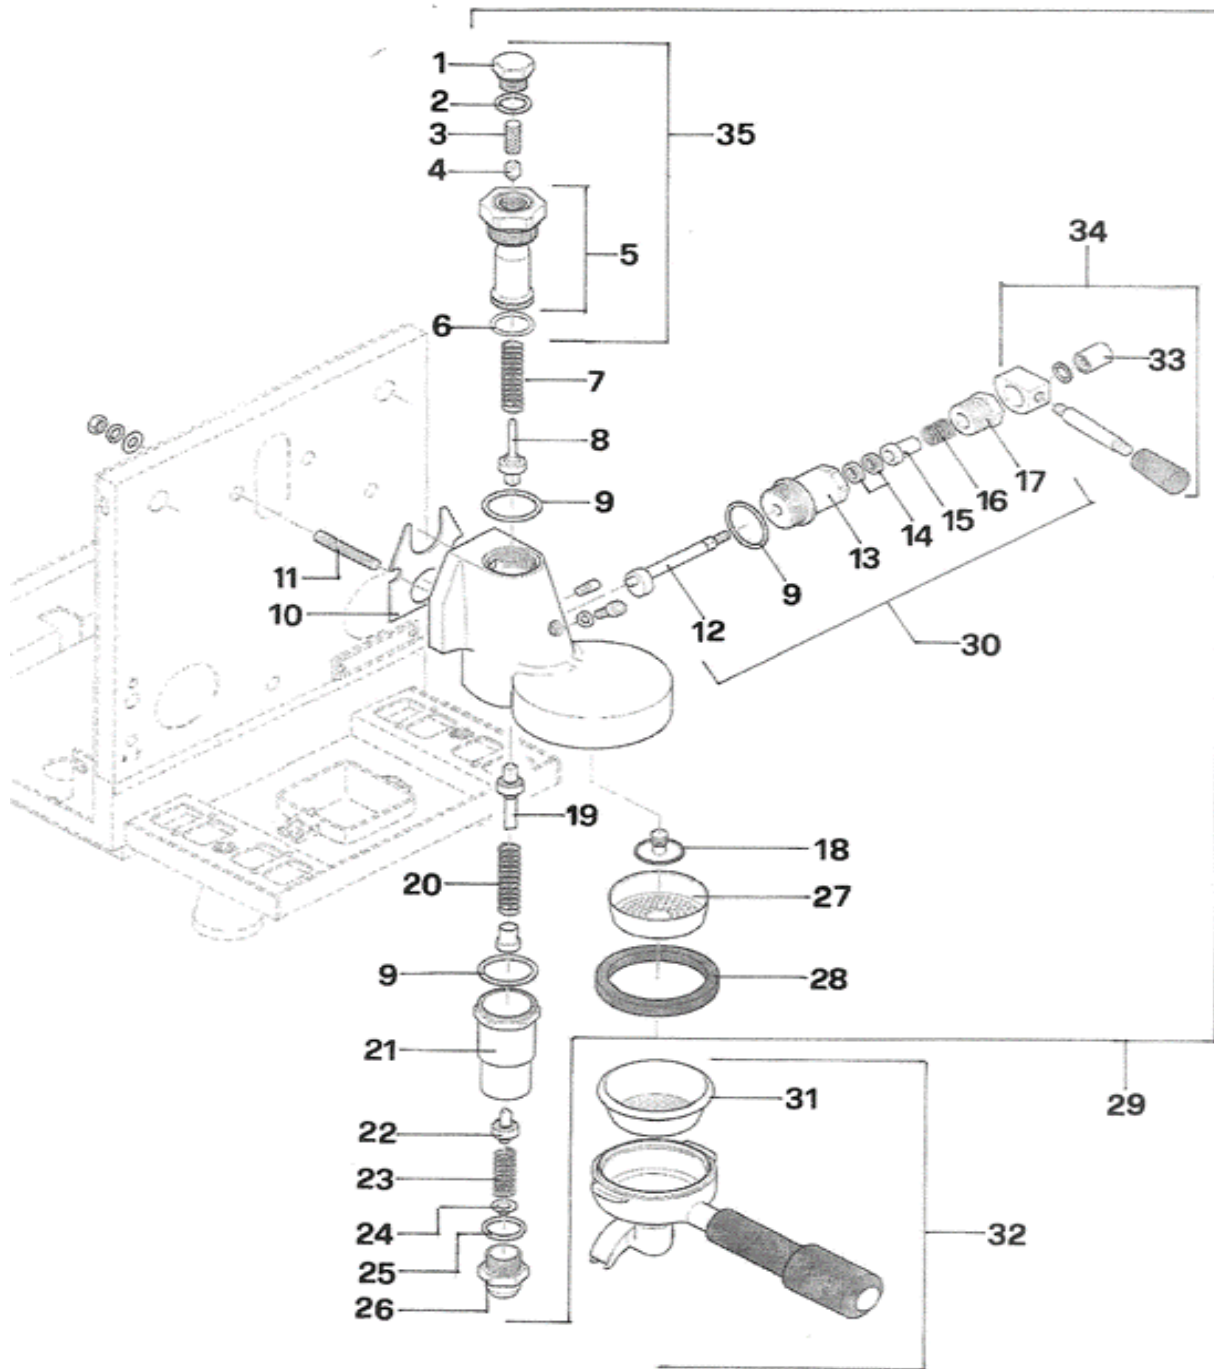

Pos.	#	Description	Notes
1	A229904391	Rounded nut	
2	C469900420	Gasket	
3	C619900554	Filter	
4	C229900549	Restrictor 0,8	
6	C469900422	Green gasket	
7	A999905754	Spring	
8	R229905608	Valve	
9	C469900421	Teflon gasket	
10	C449900767	Gasket	
11	A319904599	Screw	
12	R229905238	Shaft	
13	R000002142	Flange	
14	C219900426	Gasket	
15	R000002143	Support	
16	C219900427	Spring	
17	R000002144	Cover	
18	C229901228	Diffuser	
19	R229905239	Valve	
20	A999905754	Spring	
21	C229901165	Cylinder	
22	R229905609	Valve	
23	R299905958	Spring	
24	R000002148	Connector	
25	C469900783	Gasket	
26	R000002149	Connector	
27	C519900103	Shower foil	
28	C449900229	Group gasket	
29	C200002983	Group complete	
30	R299905887	Cam kit	
31	C610003902	7 g filter basket	
	C610003901	14 g filterbasket	
	C619900106	Backflush cap ("blind filter")	
32	A699905020	1 cup filter holder with basket	
	A699905021	2 cups filter holder with basket	
33	R000002146	Pin	
34	R299905888	Lever assembly	
35	RA99905814	Ceramic group shaft	

35	C200002983	Group complete