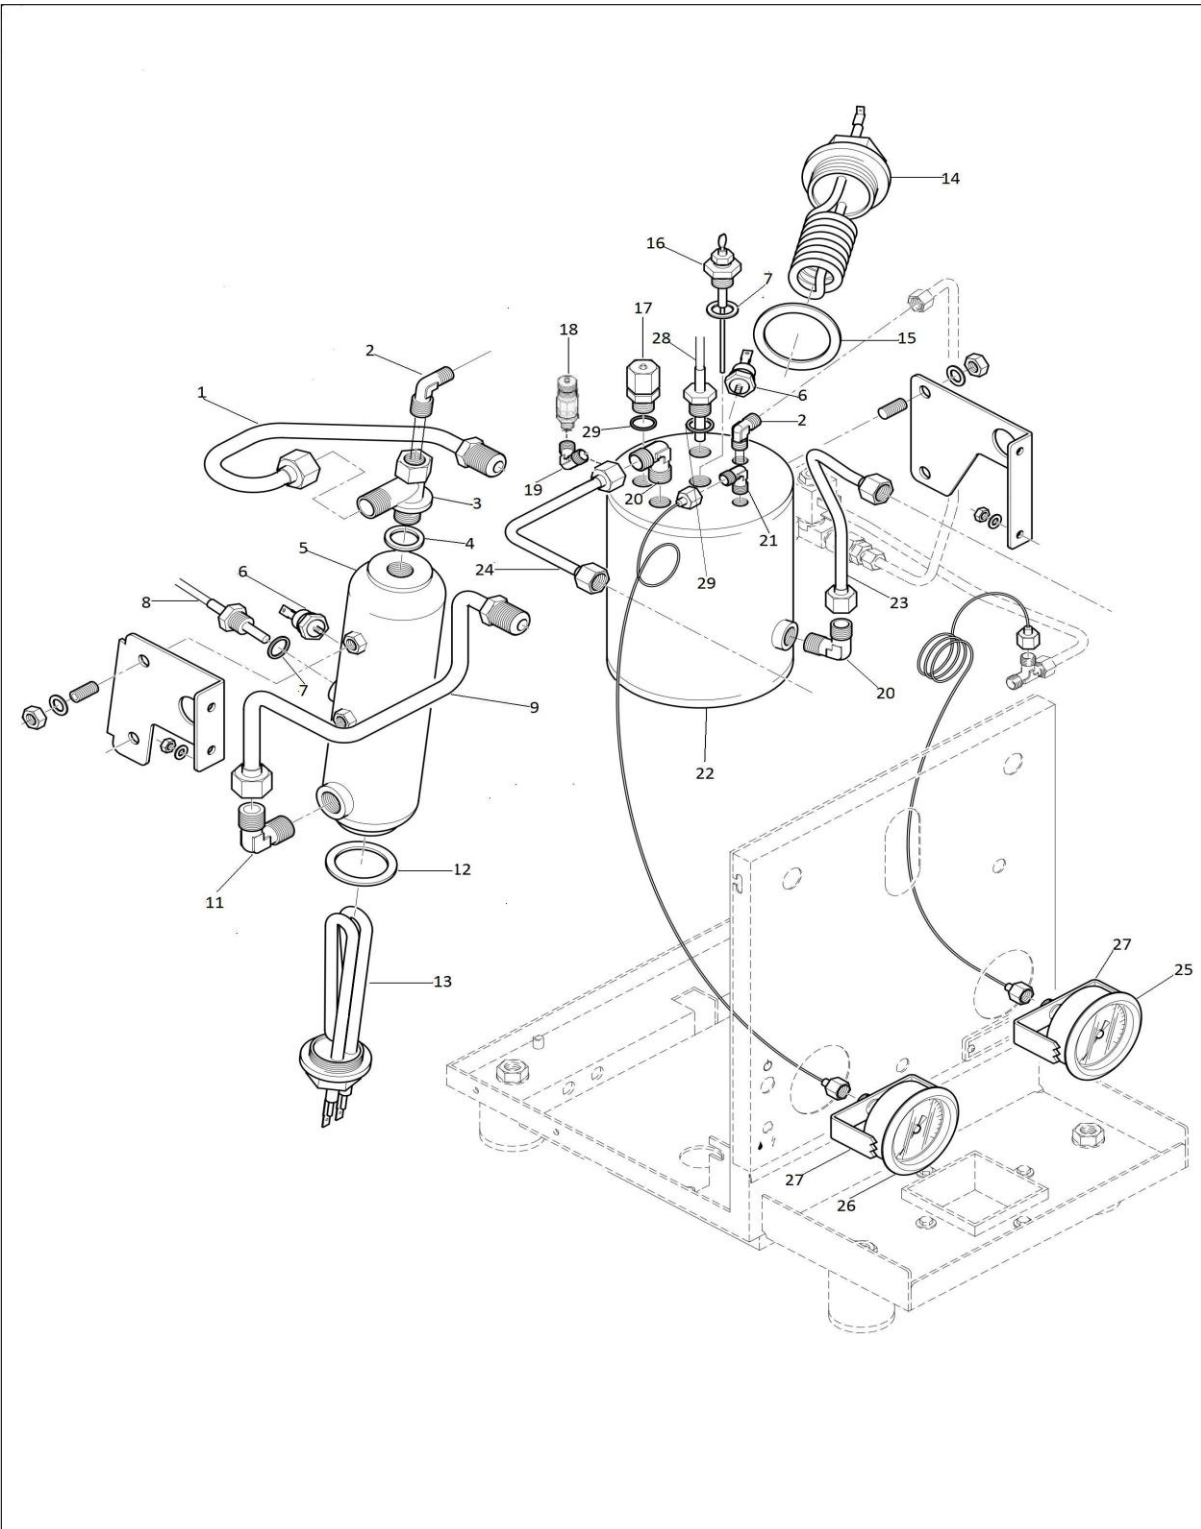

R58

Espresso Machine

Spare parts catalogue

Ed. 02.2018

Pos.	Code Nr.	Description		Notes
1	A619904640	Cups frame		
2	R01L000382	Reservoir cover complete		
3	A010004657	Cups support panel		
4	A010004659	Side panel		
5	A010004658	Rear panel		
6	A859904400	Rear tag		
7	A019904656	Tank guide		
8	A011004561	Front panel		
9	A859905056	Front tag		
10	A019904346	Grid		
11	R01L005125	Drip tray		
12	A229904512	Drip tray plug with Oring		
13	A329904369	1/8 Half nut		
14 A	R059906167	Foot with extension (2 pcs)		From serial # C1706...
14	A019904282	Foot 40mm (not shown)		Up to serial # C1705...
15	A439904913	Drain bucket		
16	A009905127	Chassis		
17	A009904661	Water tank guide support		
18	R849906343	Silicone O-Ring		

Pos.	Code Nr.	Description		Notes
1	A279905173	Inlet pipe w. 3 mm restrictor		
2	C229900393	Injector		
3	C229900740	Connector		
4	C479900673	Copper gasket		
5	A270004558	Coffee boiler		
6	C199901550	Thermostat 135C		
7	A449905175	OR Viton 114		
8	A199904679	NTC Probe		
9	A279904641	Return pipe		
11	A229904957	L Connector 3/8 MM		
12	C469900239	Heating element gasket		
13	A199905013	Heating element V230		
13 A	A199905014	Heating element V115		
14	A110004667	Heating element V230		
14 A	A110004668	Heating element V115		
15	A269904671	Heating element gasket		
16	A199905078	R58 Service boiler probe		
17	A219905510	Vacuum breaker valve		
18	A229905084	Safety valve 1.8		
19	A229904680	3/8 L Connector MF		
20	C229900525	1/4 L Connector MM		
21	A229904355	1/8 L Connector MM		
22	A270004559	Service boiler		
23	A279904645	Hot water pipe		
24	A279904646	Steam pipe		
25	A299904663	Pump pressure gauge		
26	A299904662	Boiler pressure gauge		
27	M009904997	Pressure gauge support		
28	A119905081	NTC Service boiler probe		
29	A269904417	Teflon gasket		