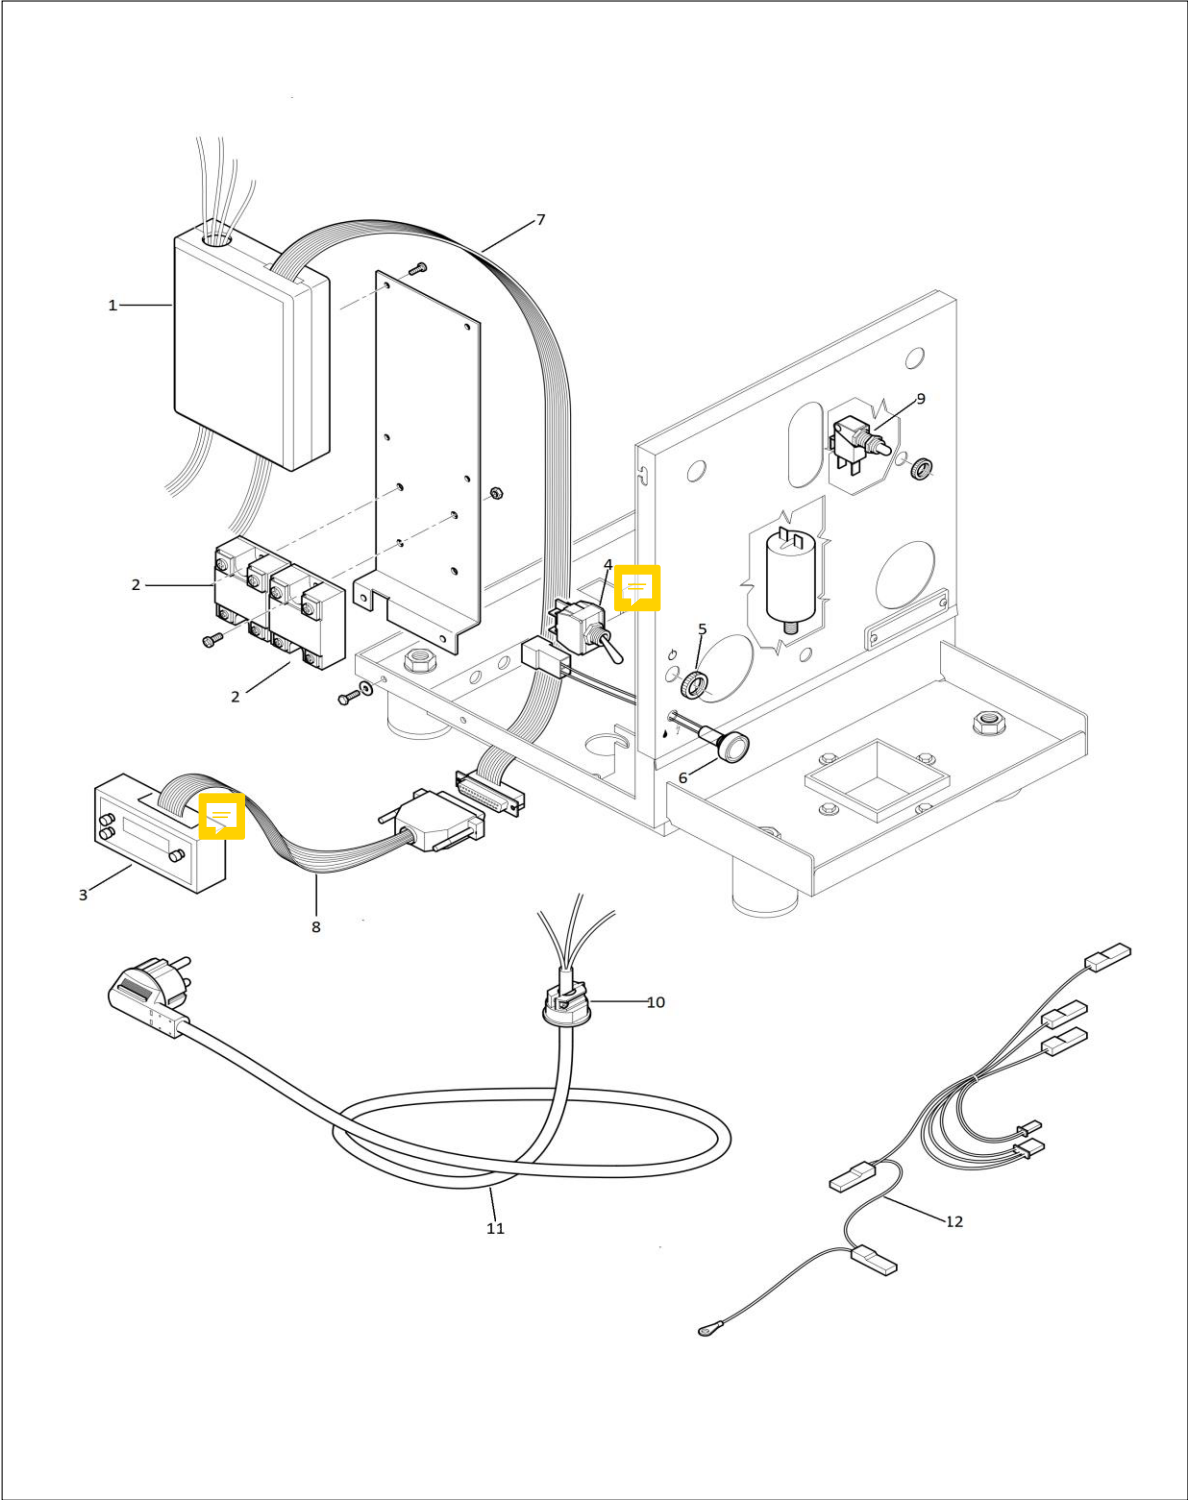

Pos.	Code Nr.	Description		Notes
1	A190004664	Control Box V230		
1.A	A199905012	Control Box V115		
2	A190004666	Rele		
3	RA199905727	Display complete with spiral cable		
4	A199905198	Microswitch		
5	A529904989	Nut		
6	A139904519	Green lamp		
7	A199904673	Flat cable connection to board		
8	A199904674	Conn. cable board to display		till Sn D1233R584657
8	A199905115	Spiral cable		from Sn D1233R584657
9	A199905198	Microswitch		
10	C439900086	Cordlock		
11	C199900957	CE Power cord		
11	A199904518	IS Power cord		
11	A199904616	KR Power cord		
11	C199900958	UL Power cord		
11	C199901115	AUS/NZ Power cord		
11	C199901116	GB Power cord		
11	C199901510	CH Power cord		
12	A190004639	Wiring loom