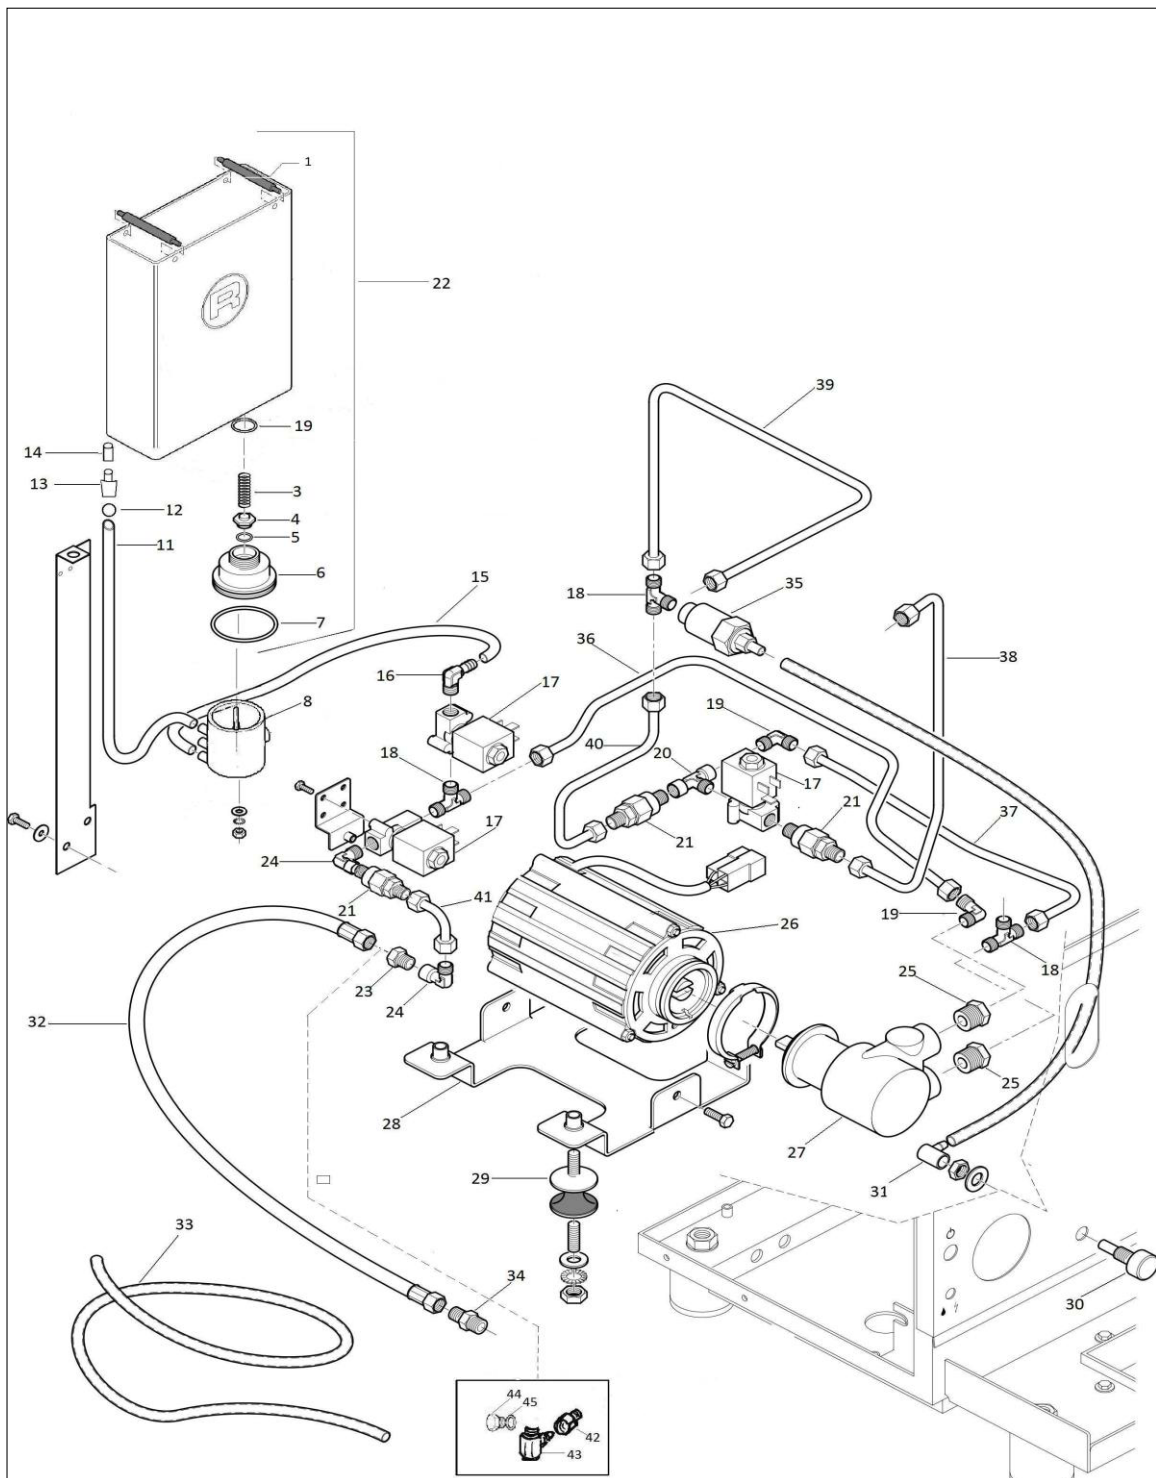

R58

Espresso Machine

Spare parts catalogue

Ed. 02.2018

Pos.	Code Nr.	Description		Notes
1	A619904640	Cups frame		
2	R01L000382	Reservoir cover complete		
3	A010004657	Cups support panel		
4	A010004659	Side panel		
5	A010004658	Rear panel		
6	A859904400	Rear tag		
7	A019904656	Tank guide		
8	A011004561	Front panel		
9	A859905056	Front tag		
10	A019904346	Grid		
11	R01L005125	Drip tray		
12	A229904512	Drip tray plug with Oring		
13	A329904369	1/8 Half nut		
14 A	R059906167	Foot with extension (2 pcs)		From serial # C1706...
14	A019904282	Foot 40mm (not shown)		Up to serial # C1705...
15	A439904913	Drain bucket		
16	A009905127	Chassis		
17	A009904661	Water tank guide support		
18	R849906343	Silicone O-Ring		

Pos.	Code Nr.	Description		Notes
1	A279905173	Inlet pipe w. 3 mm restrictor		
2	C229900393	Injector		
3	C229900740	Connector		
4	C479900673	Copper gasket		
5	A270004558	Coffee boiler		
6	C199901550	Thermostat 135C		
7	A449905175	OR Viton 114		
8	A199904679	NTC Probe		
9	A279904641	Return pipe		
11	A229904957	L Connector 3/8 MM		
12	C469900239	Heating element gasket		
13	A199905013	Heating element V230		
13 A	A199905014	Heating element V115		
14	A110004667	Heating element V230		
14 A	A110004668	Heating element V115		
15	A269904671	Heating element gasket		
16	A199905078	R58 Service boiler probe		
17	A219905510	Vacuum breaker valve		
18	A229905084	Safety valve 1.8		
19	A229904680	3/8 L Connector MF		
20	C229900525	1/4 L Connector MM		
21	A229904355	1/8 L Connector MM		
22	A270004559	Service boiler		
23	A279904645	Hot water pipe		
24	A279904646	Steam pipe		
25	A299904663	Pump pressure gauge		
26	A299904662	Boiler pressure gauge		
27	M009904997	Pressure gauge support		
28	A119905081	NTC Service boiler probe		
29	A269904417	Teflon gasket		