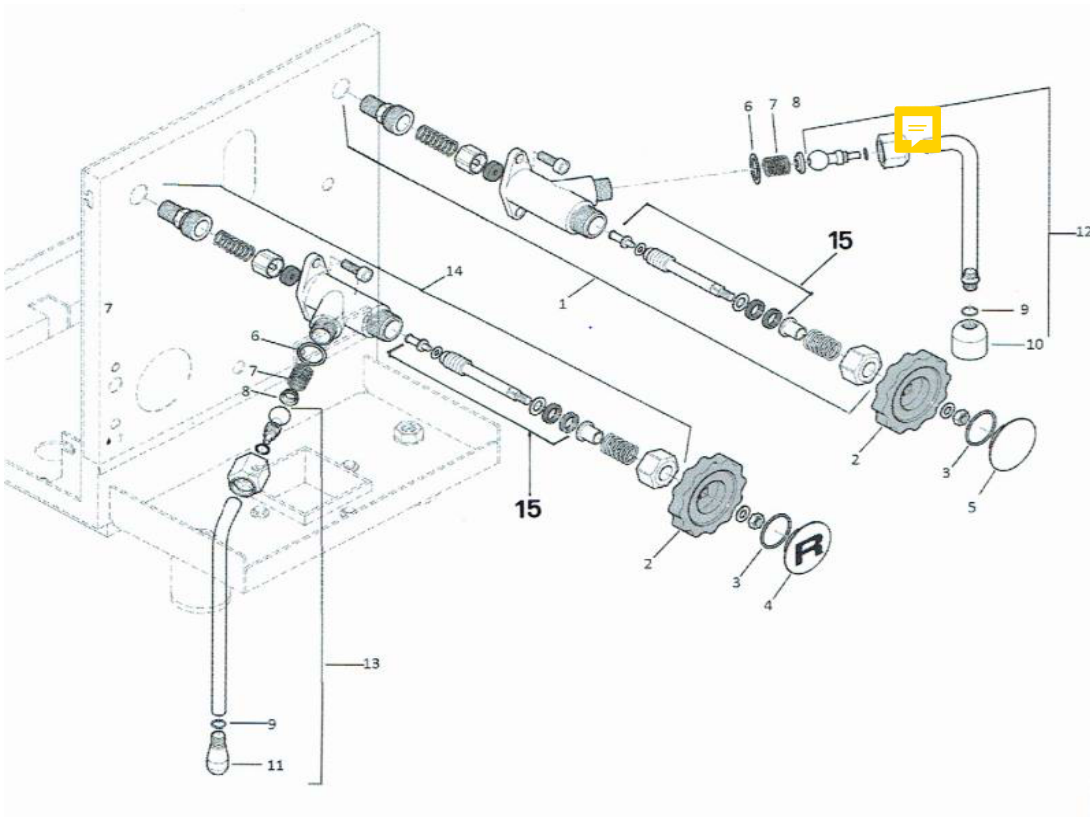

Steam and hot water assembly

Steam and hot water assembly

Pos.	Code	Description	Notes
1	A227704669	Hot water valve	
2	A639905816	Steam/hot water valve handle	From serial # D1540R58
3	A449904672	Oring	
4	A529R04649	Steam cover handle	
5	A527704649	Hot water cover handle	
6	A449904331	Teflon gasket	
7	A209904332	Spring	
8	A229904333	Plate	
9	C400002022	Oring	
10	R299905217	Hot water nozzle	
11	A899905091	Steam tip 1.5	
11a	A899905092	Steam tip 1.2	
12	A219904650	Hot water wand complete	
13	A219904651	Steam wand complete	
14	A227705093	Steam valve	
15	R229905676	Valve rod (compl. assembly kit)