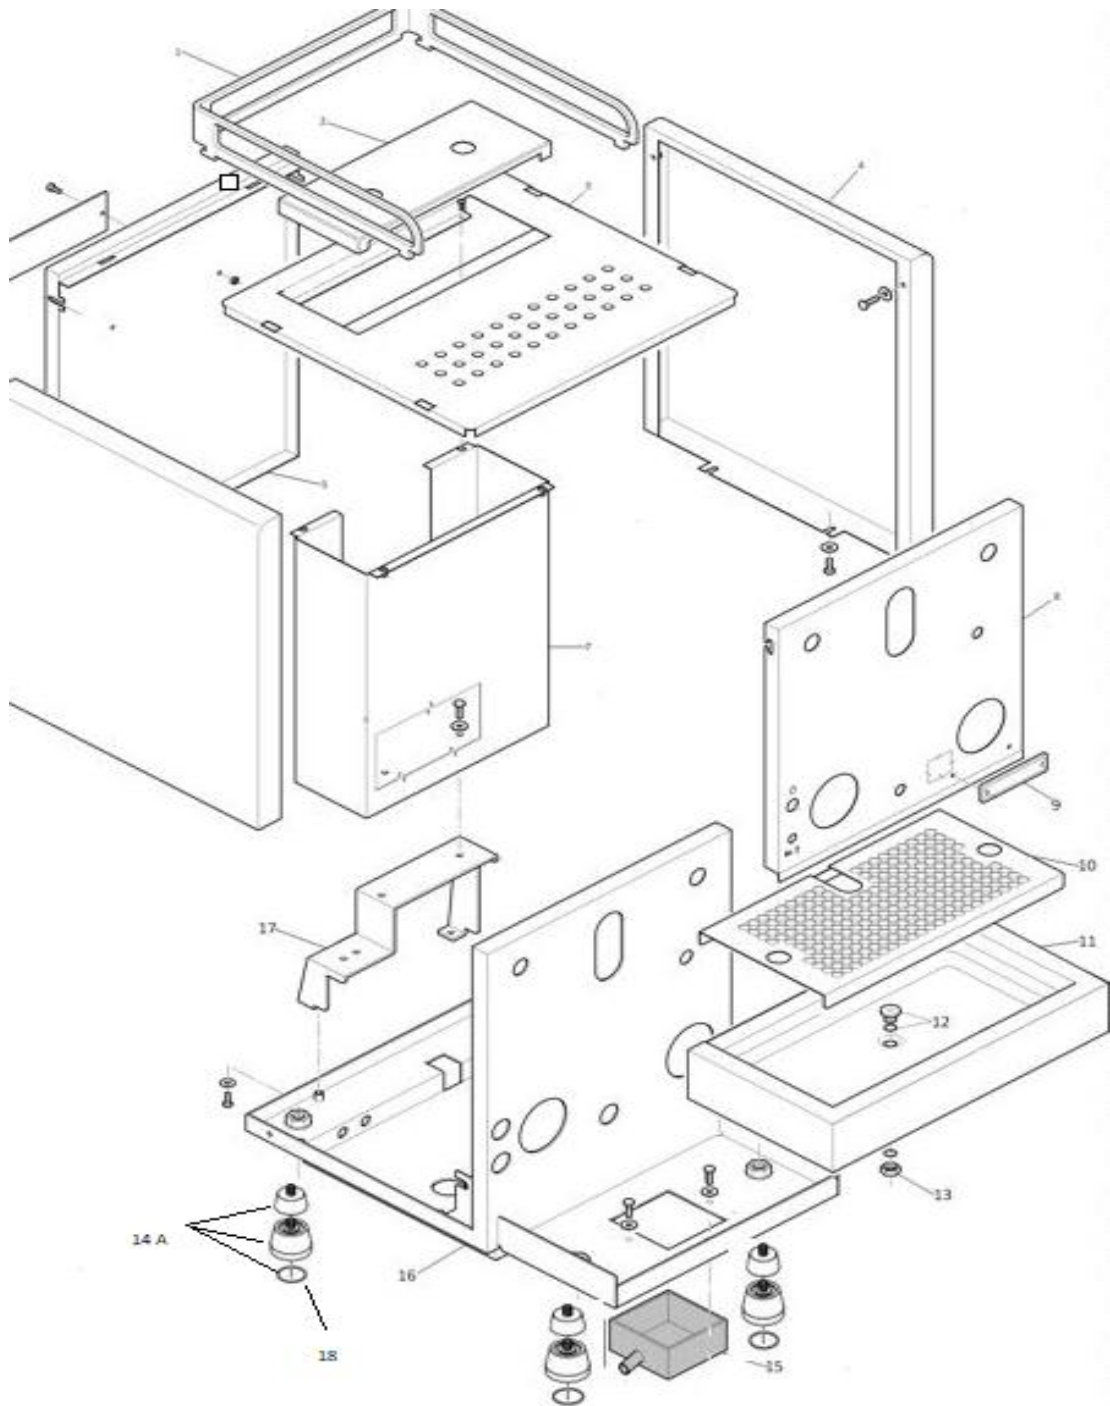

R58

Espresso Machine

Spare parts catalogue

Ed. 02.2018

Pos.	Code Nr.	Description		Notes
1	A619904640	Cups frame		
2	R01L000382	Reservoir cover complete		
3	A010004657	Cups support panel		
4	A010004659	Side panel		
5	A010004658	Rear panel		
6	A859904400	Rear tag		
7	A019904656	Tank guide		
8	A011004561	Front panel		
9	A859905056	Front tag		
10	A019904346	Grid		
11	R01L005125	Drip tray		
12	A229904512	Drip tray plug with Oring		
13	A329904369	1/8 Half nut		
14 A	R059906167	Foot with extension (2 pcs)		From serial # C1706...
14	A019904282	Foot 40mm (not shown)		Up to serial # C1705...
15	A439904913	Drain bucket		
16	A009905127	Chassis		
17	A009904661	Water tank guide support		
18	R849906343	Silicone O-Ring		

Pos.	Code Nr.	Description		Notes
1	A279905173	Inlet pipe w. 3 mm restrictor		
2	C229900393	Injector		
3	C229900740	Connector		
4	C479900673	Copper gasket		
5	A270004558	Coffee boiler		
6	C199901550	Thermostat 135C		
7	A449905175	OR Viton 114		
8	A199904679	NTC Probe		
9	A279904641	Return pipe		
11	A229904957	L Connector 3/8 MM		
12	C469900239	Heating element gasket		
13	A199905013	Heating element V230		
13 A	A199905014	Heating element V115		
14	A110004667	Heating element V230		
14 A	A110004668	Heating element V115		
15	A269904671	Heating element gasket		
16	A199905078	R58 Service boiler probe		
17	A219905510	Vacuum breaker valve		
18	A229905084	Safety valve 1.8		
19	A229904680	3/8 L Connector MF		
20	C229900525	1/4 L Connector MM		
21	A229904355	1/8 L Connector MM		
22	A270004559	Service boiler		
23	A279904645	Hot water pipe		
24	A279904646	Steam pipe		
25	A299904663	Pump pressure gauge		
26	A299904662	Boiler pressure gauge		
27	M009904997	Pressure gauge support		
28	A119905081	NTC Service boiler probe		
29	A269904417	Teflon gasket		