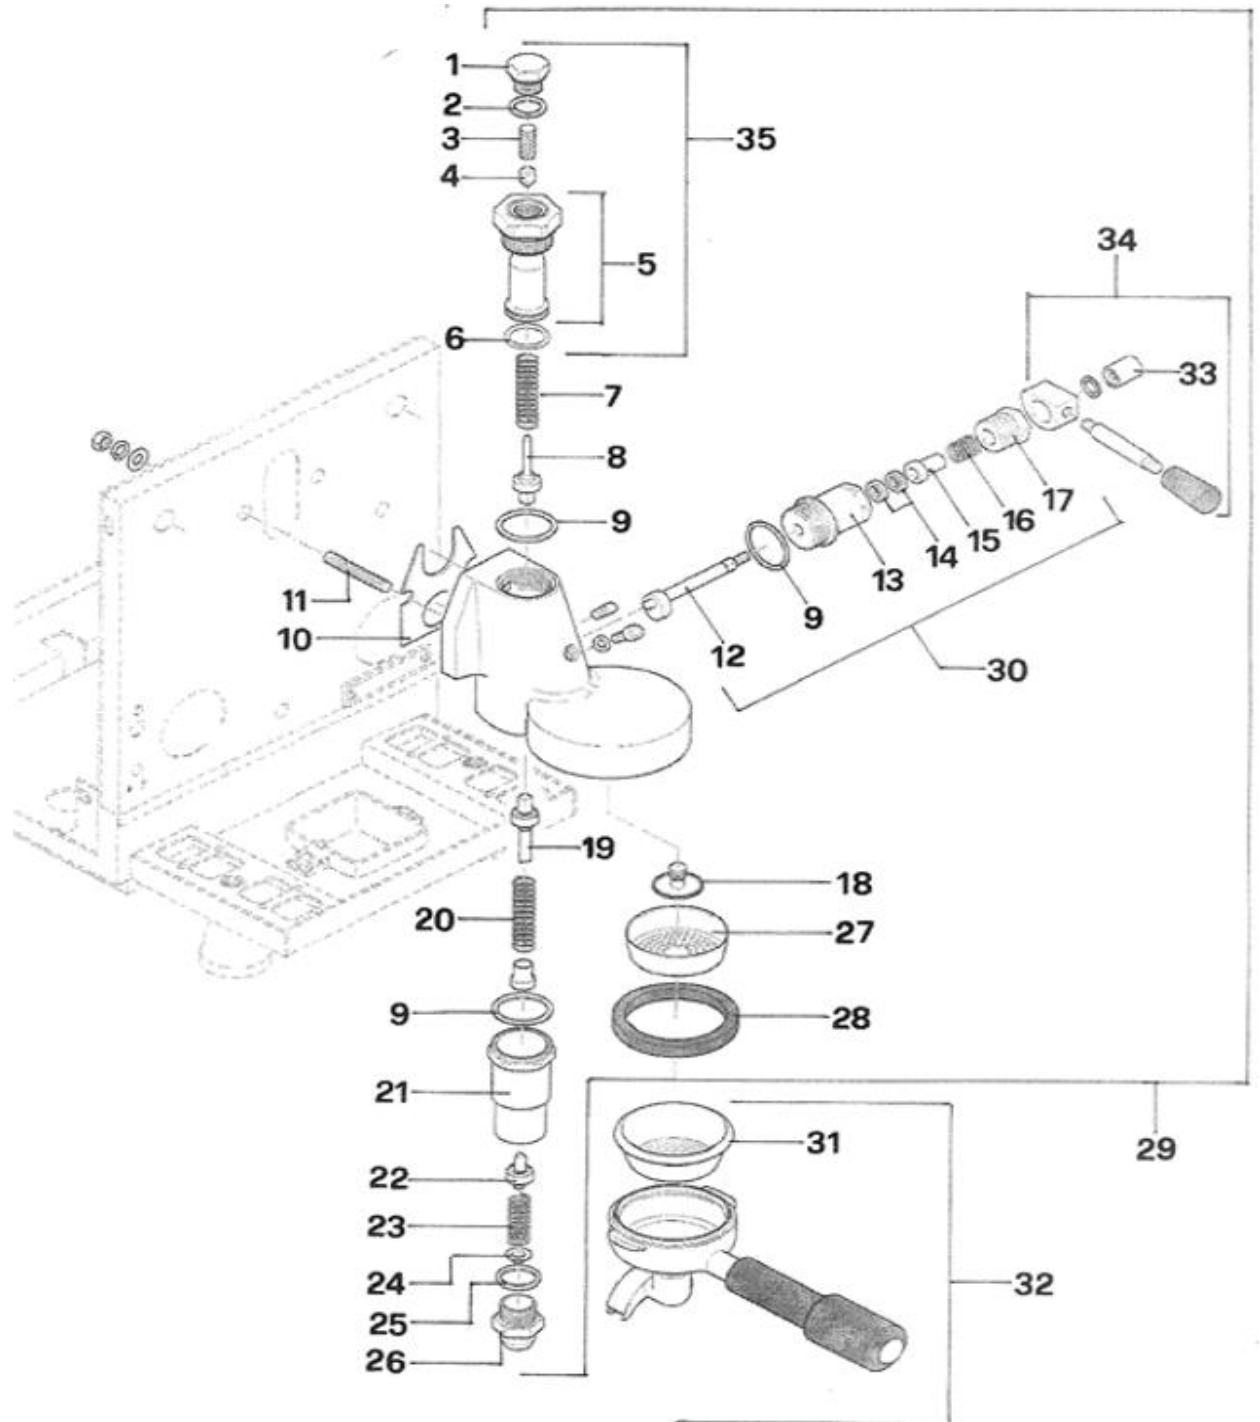

Pos.	#	Description	Notes
1	A329905087	Nut 1/4"	
2	A229905784	Valve	
3	A639905816	Handle	
4	A449904672	O-Ring	
5	A529R04649	"R" cover for steam valve handle	
6	A527704649	Cover for hot water handle	
7	A449904331	Teflon gasket	
8	A209904332	Spring	
9	A229904333	Plate	
10	C400002022	O-Ring	
11	A449904334	O-Ring	
12	C440003449	Siliconr pipe 4 x 7	
13	C400002022	O-Ring	
14	C400003008	O-Ring	
15	C227700536	Hot water nozzle	
16	R290003612	Hot water wand (complete)	
17	C440003449	Silicone pipe 4 x 7	
18	C200002839	Steam nozzle 2 holes 1,5	
19	R290003611	Steam wand (complete)	
20	R299906015	Steam wand with valve	
21	R299906016	Hot water wand with valve	
22	R229905953	Shaft	

Pos.	#	Description	Notes
1	A229904391	Rounded nut	
2	C469900420	Gasket	
3	C619900554	Filter	
4	C229900549	Restrictor 0,8	
6	C469900422	Green gasket	
7	C219900423	Spring	
8	C219900424	Valve	
9	C469900421	Teflon gasket	
10	C449900767	Gasket	
11	A319904599	Screw	
12	R229905238	Shaft	
13	R000002142	Flange	
14	C219900426	Gasket	
15	R000002143	Support	
16	C219900427	Spring	
17	R000002144	Cover	
18	C229901228	Diffuser	
19	C219900430	Valve	
20	A219904309	Spring	
21	C229901165	Cylinder	
22	C219903081	Valve	
23	C219900431	Spring	
24	R000002148	Connector	
25	C469900783	Gasket	
26	R000002149	Connector	
27	C519900103	Shower foil	
28	C449900229	Group gasket	
29	C200002983	Group complete	
30	R299905887	Cam kit	
31	C610003902	7 g filter basket	
	C610003901	14 g filterbasket	
	C619900106	Backflush cap ("blind filter")	
32	A699905020	1 cup filter holder with basket	
	A699905021	2 cups filter holder with basket	
33	R000002146	Pin	
34	R299905888	Lever assembly	
35	RA99905814	Ceramic group shaft	