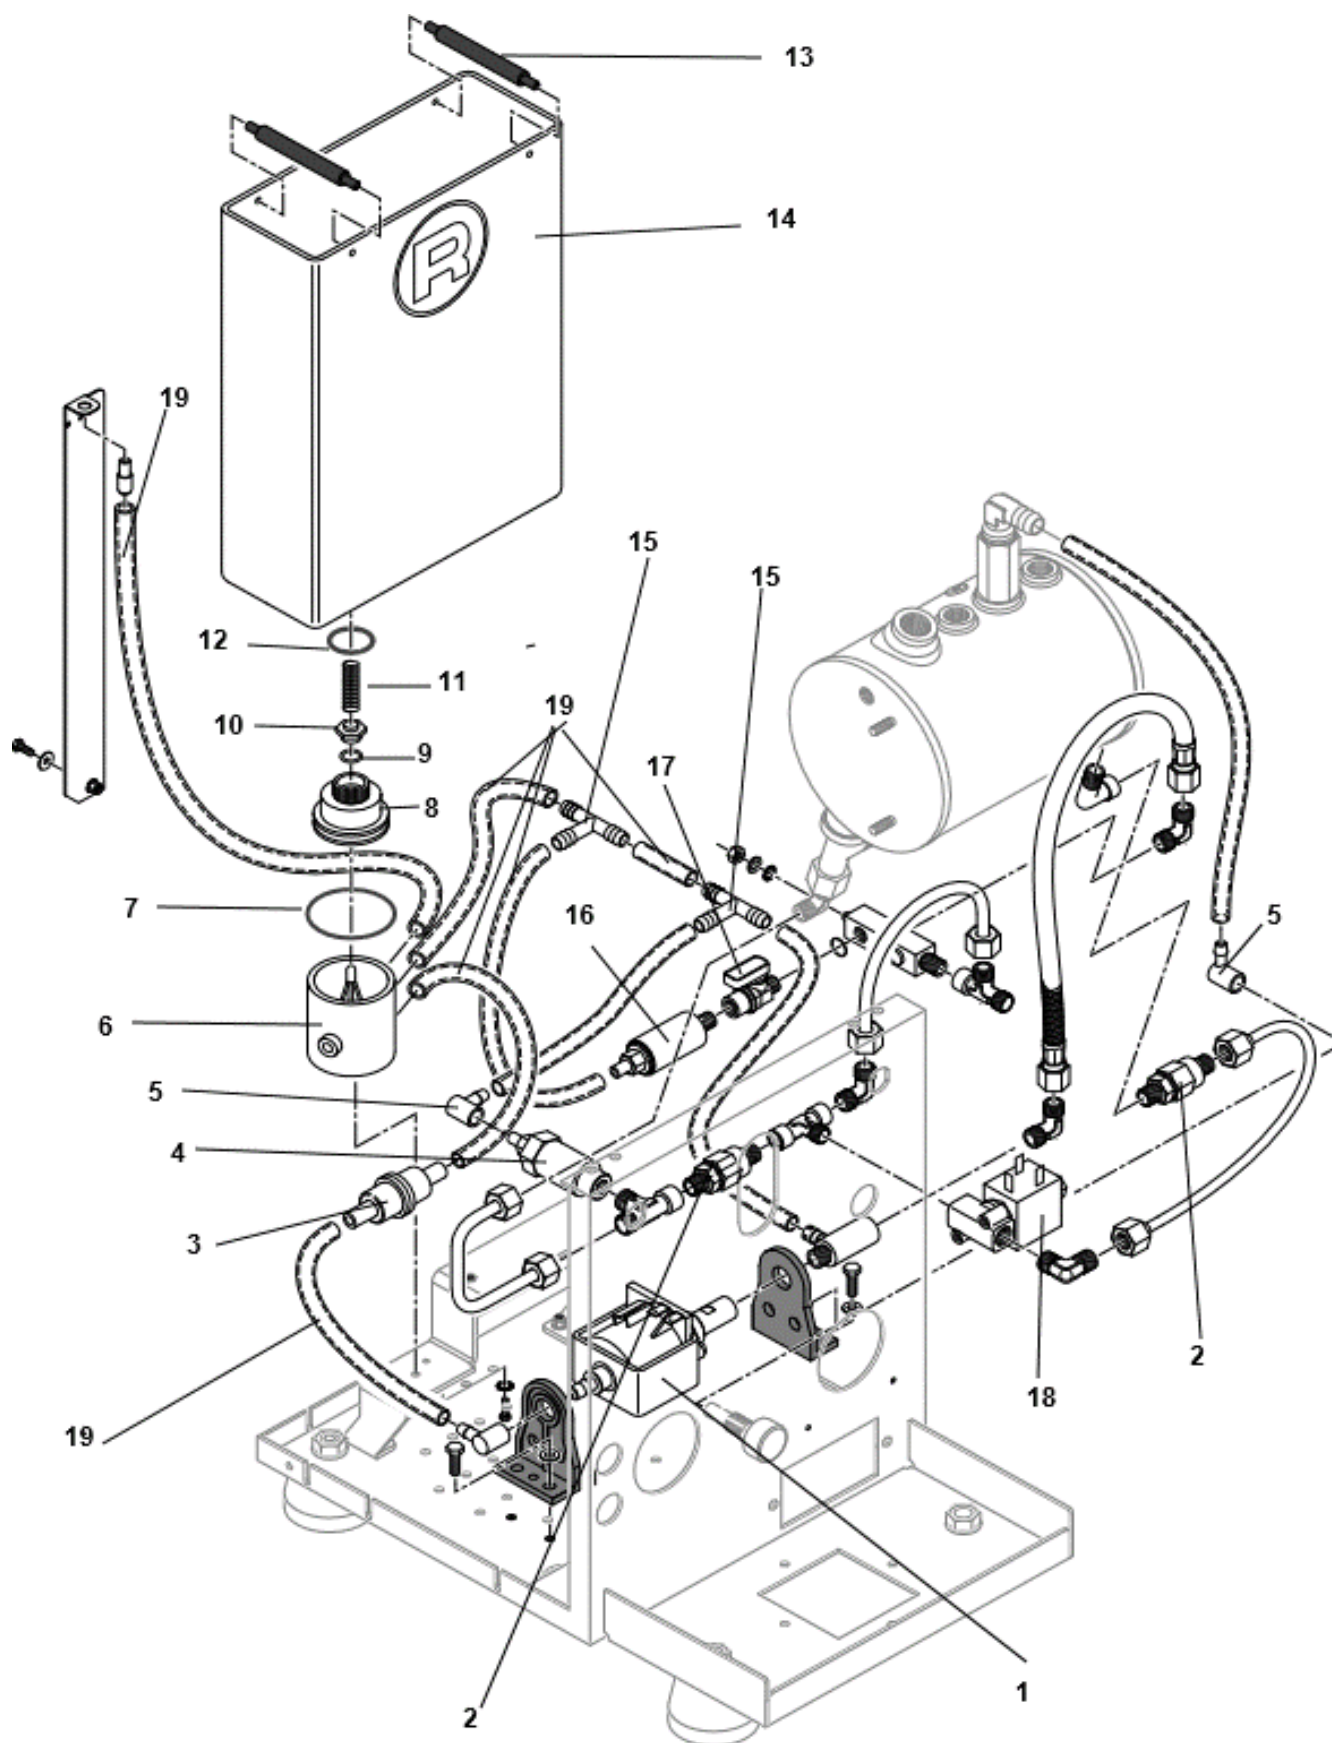

Pos.	#	Description	Notes
1	C199900280	Vibration pump V230	
	C199900281	Vibration pump V115	
2	C229900540	Non return valve	
3	C439900695	Filter	
4	C229900911	Expasion valve	
5	C449900709	Rubber connector	
6	A439905147	Manifold	
7	A449904547	O ring	
8	A439905146	Coupling	
9	C449900702	O ring	
10	C430003482	Connector	
11	C019900711	Spring	
12	A449905151	Oring 4081	
13	A639904956	Water tank handle	
14	R899905144	Water tank complete - 260mm length*	*for smaller 210mm tank use R899905145
15	C400002827	Rubber T connector	
16	A299905143	Expansion valve 9 bar 1/8 M	
17	A299904994	Valve 1/8 MF	
18	C190004066	Solenoid valve V230	
	C190004067	Solenoid valve V115	
19	C499900769	Silicon pipe 5x8