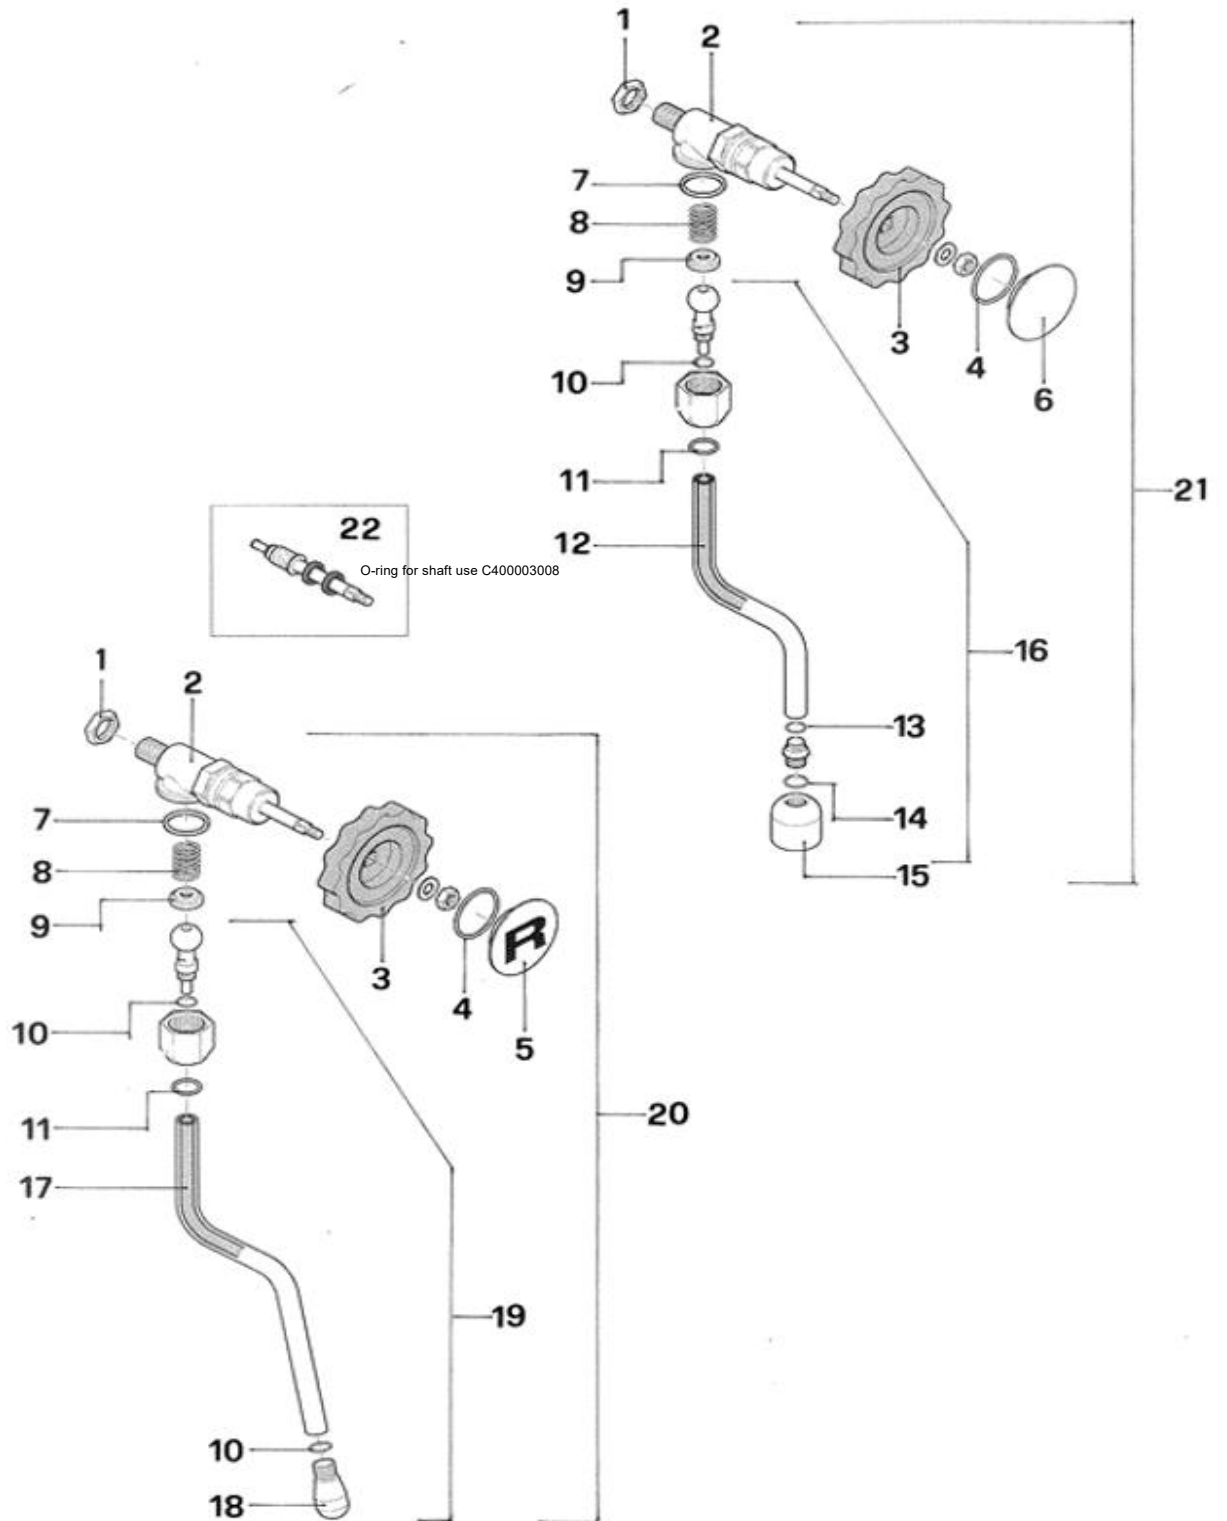

**Mozzafiato Type v - Giotto Type v
Espresso Machine**

Spare parts catalogue

Subject to change without notice.

Ed. 03.2020

Pos.	#	Description	Notes
1	R01L005125	Drip tray	New Domestic Drip Tray 167mm - R01L006574
2	A019904346	Grid	New Domestic Grid - A019906573
3	A059906054	Foot with silicone O-ring	
4	A009906079	Chassis	
5	A019904656	Tank guide	
6	A057706052	Left side panel chrome	
	A05B706052	Left side panel black	
	A05W706052	Left side panel white	
7	A059906053	Bar	
8	A859904400	Rear tag	
9	C01L004255	Rear panel chrome	
	C01B004255	Rear panel black	
	C01W004255	Rear panel white	
10	A019906050	Cover	
11	R01L000382	Reservoir cover	
12	A057706051	Right side panel chrome	
	A05B706051	Right side panel black	
	A05W706051	Right side panel white	
13	A19I004629	Front panel	
14	A859906121	Front tag	
15	R849906343	Silicone OR	

Pos.	#	Description	Notes
1	A329905087	Nut 1/4"	
2	A229905784	Valve	
3	A639905816	Handle	
4	A449904672	O-Ring	
5	A529R04649	"R" cover for steam valve handle	
6	A527704649	Cover for hot water handle	
7	A449904331	Teflon gasket	
8	A209904332	Spring	
9	A229904333	Plate	
10	C400002022	O-Ring	
11	A449904334	O-Ring	
12	C440003449	Siliconr pipe 4 x 7	
13	C400002022	O-Ring	
14	C400003008	O-Ring	
15	C227700536	Hot water nozzle	
16	R290003612	Hot water wand (complete)	
17	C440003449	Silicone pipe 4 x 7	
18	C200002839	Steam nozzle 2 holes 1,5	
19	R290003611	Steam wand (complete)	
20	R299906015	Steam wand with valve	
21	R299906016	Hot water wand with valve	
22	R229905953	Shaft	