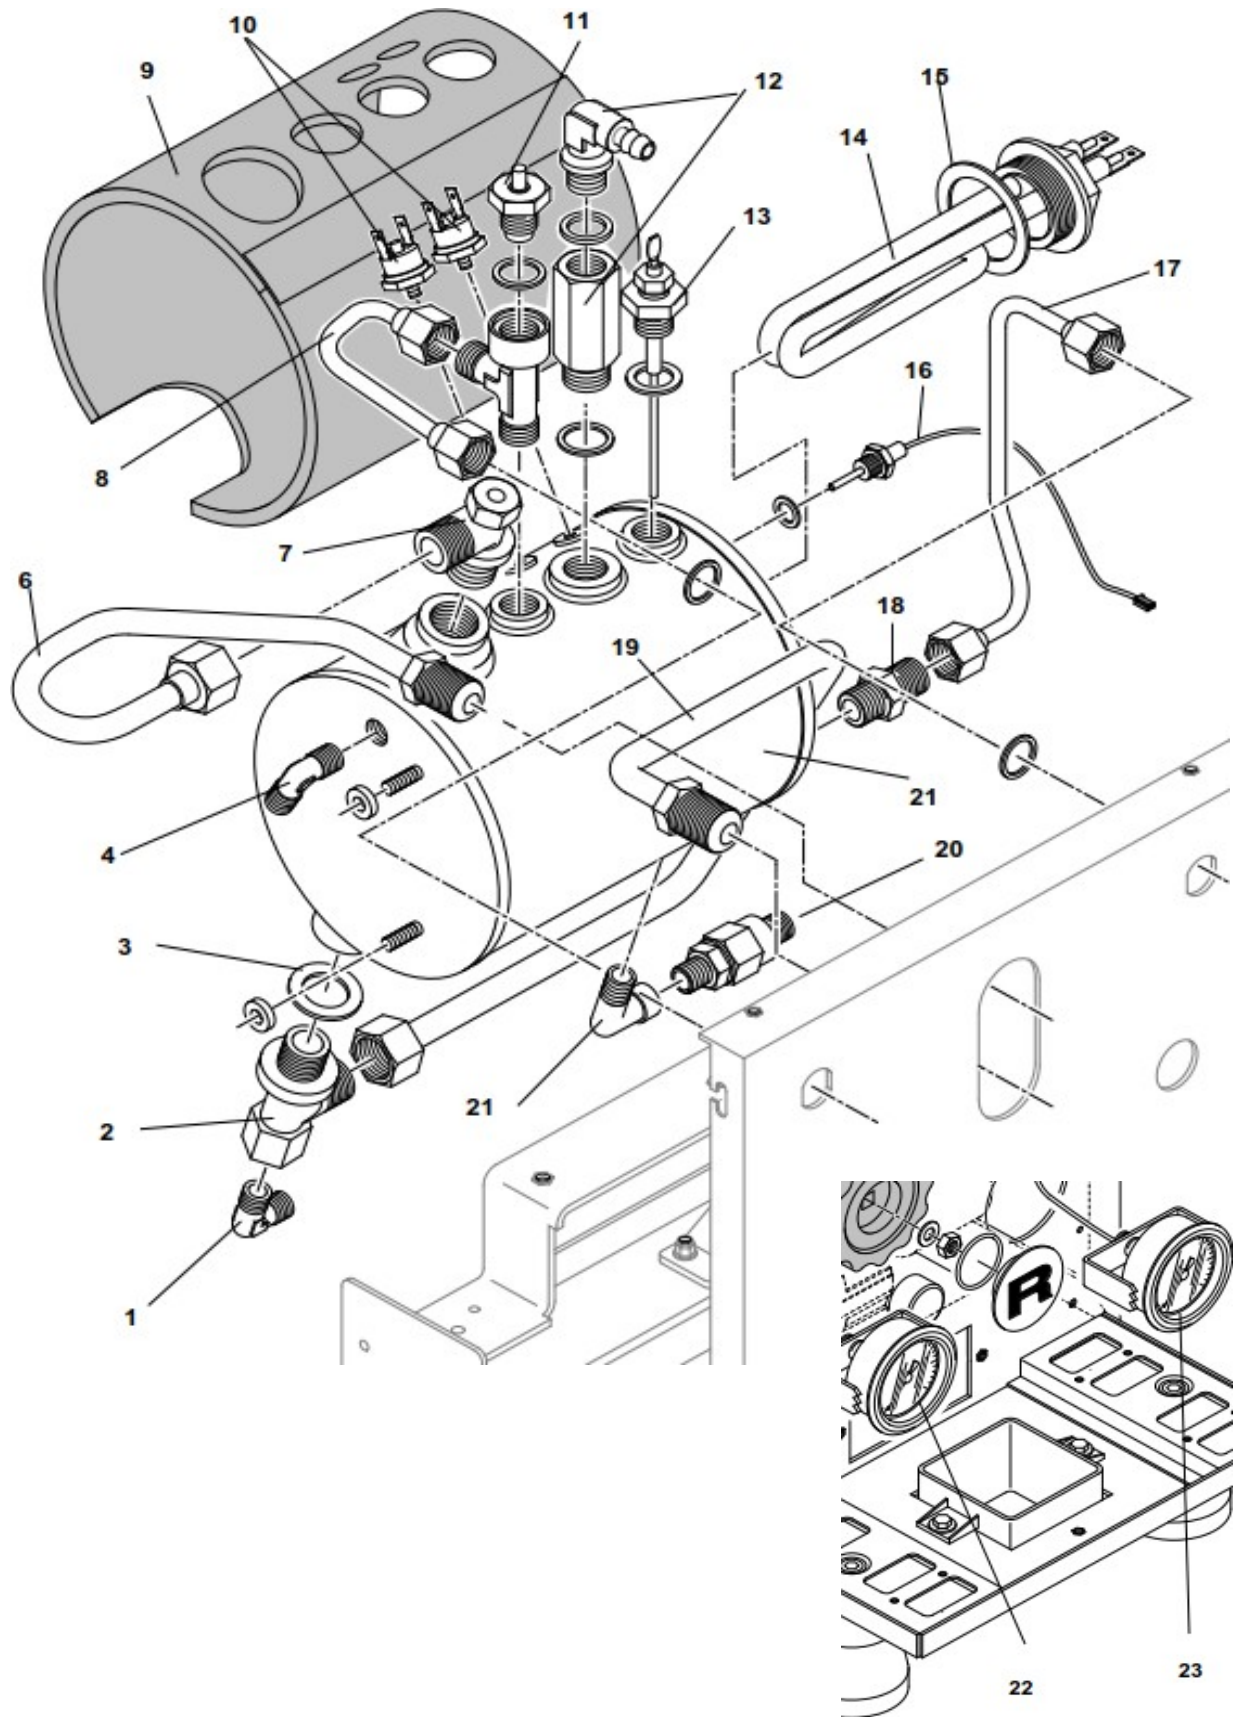

Pos.	#	Description	Notes
1	A329905087	Nut 1/4"	
2	A229905784	Valve	
3	A639905816	Handle	
4	A449904672	O-Ring	
5	A529R04649	"R" cover for steam valve handle	
6	A527704649	Cover for hot water handle	
7	A449904331	Teflon gasket	
8	A209904332	Spring	
9	A229904333	Plate	
10	C400002022	O-Ring	
11	A449904334	O-Ring	
12	C440003449	Siliconr pipe 4 x 7	
13	C400002022	O-Ring	
14	C400003008	O-Ring	
15	C227700536	Hot water nozzle	
16	R290003612	Hot water wand (complete)	
17	C440003449	Silicone pipe 4 x 7	
18	C200002839	Steam nozzle 2 holes 1,5	
19	R290003611	Steam wand (complete)	
20	R299906015	Steam wand with valve	
21	R299906016	Hot water wand with valve	
22	R229905953	Shaft	

Pos.	#	Description	Notes
1	A229904391	Rounded nut	
2	C469900420	Gasket	
3	C619900554	Filter	
4	C229900549	Restrictor 0,8	
6	C469900422	Green gasket	
7	C219900423	Spring	
8	C219900424	Valve	
9	C469900421	Teflon gasket	
10	C449900767	Gasket	
11	A319904599	Screw	
12	R229905238	Shaft	
13	R000002142	Flange	
14	C219900426	Gasket	
15	R000002143	Support	
16	C219900427	Spring	
17	R000002144	Cover	
18	C229901228	Diffuser	
19	C219900430	Valve	
20	A219904309	Spring	
21	C229901165	Cylinder	
22	C219903081	Valve	
23	C219900431	Spring	
24	R000002148	Connector	
25	C469900783	Gasket	
26	R000002149	Connector	
27	C519900103	Shower foil	
28	C449900229	Group gasket	
29	C200002983	Group complete	
30	R299905887	Cam kit	
31	C610003902	7 g filter basket	
	C610003901	14 g filterbasket	
	C619900106	Backflush cap ("blind filter")	
32	A699905020	1 cup filter holder with basket	
	A699905021	2 cups filter holder with basket	
33	R000002146	Pin	
34	R299905888	Lever assembly	
35	RA99905814	Ceramic group shaft	