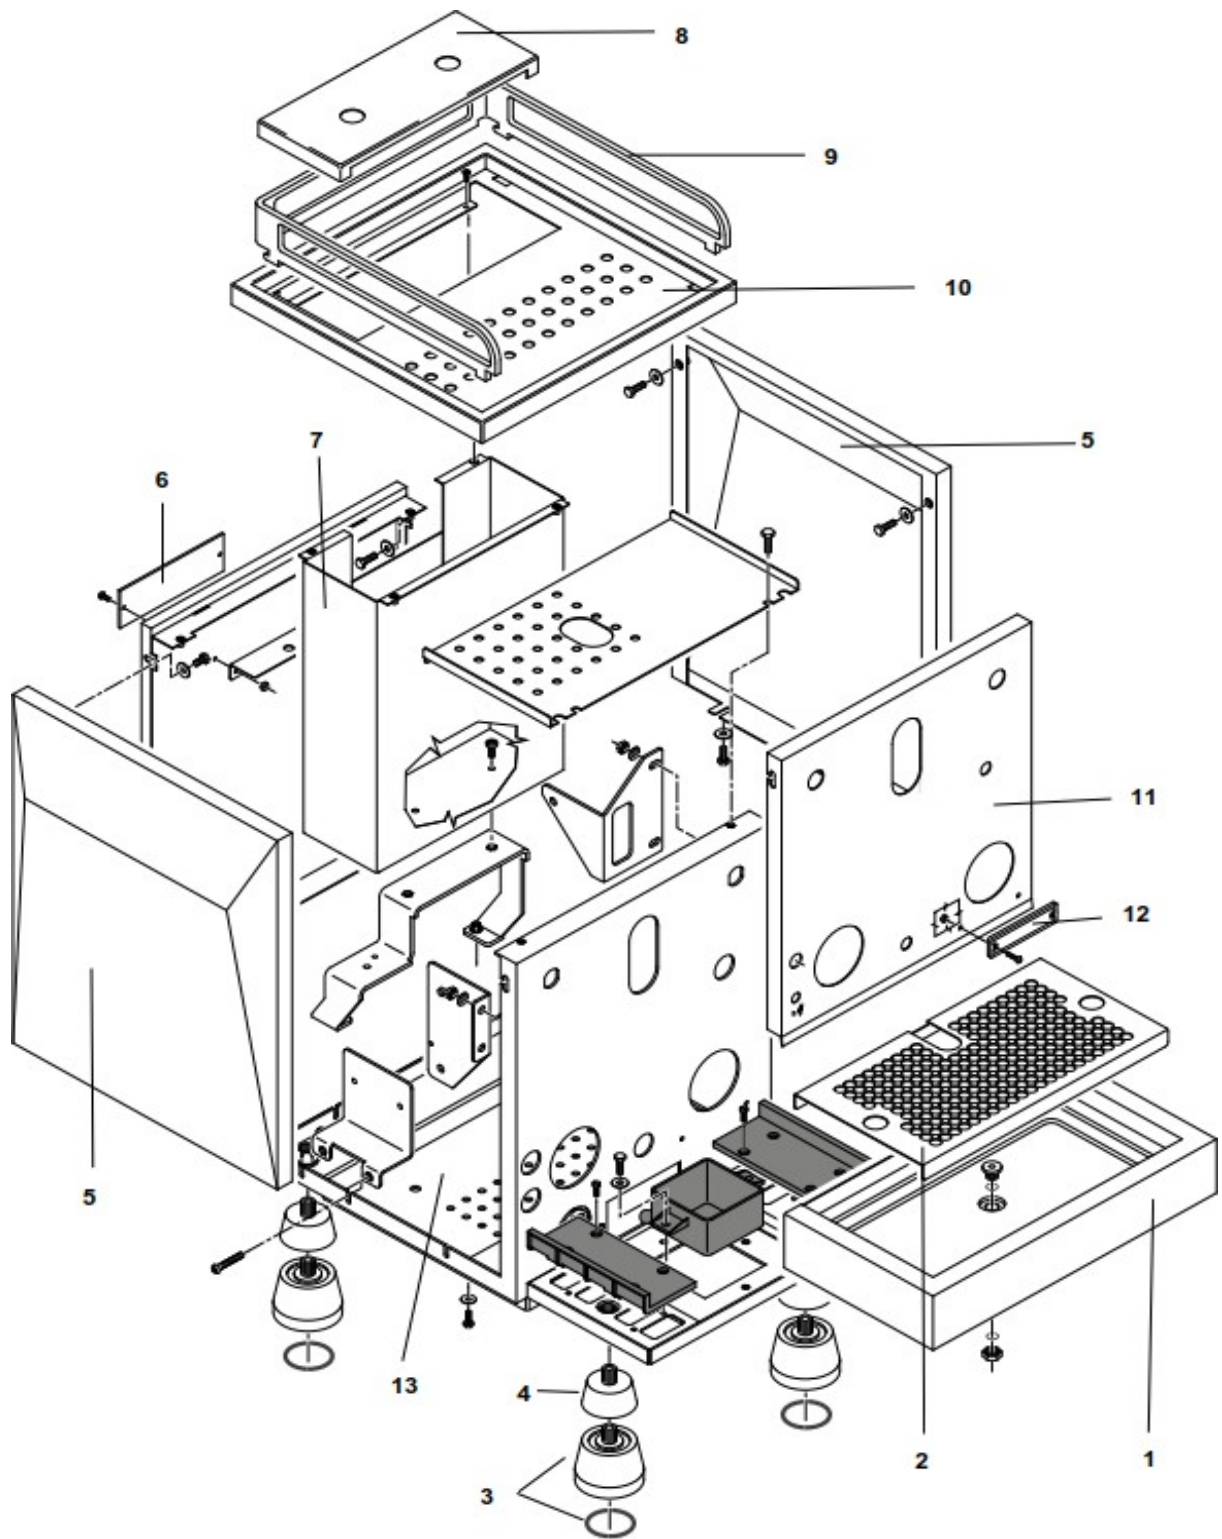

**Mozzafiato Type v - Giotto Type v
Espresso Machine**

Spare parts catalogue

Subject to change without notice.

Ed. 03.2020

Pos.	#	Description	Notes
1	R01L005125	Drip tray	New Domestic Drip Tray 167mm - R01L006574
2	A019904346	Grid	New Domestic Grid - A019906573
3	A059906054	Foot with silicone O-ring	
4	A009906079	Chassis	
5	A019904656	Tank guide	
6	A057706052	Left side panel chrome	
	A05B706052	Left side panel black	
	A05W706052	Left side panel white	
7	A059906053	Bar	
8	A859904400	Rear tag	
9	C01L004255	Rear panel chrome	
	C01B004255	Rear panel black	
	C01W004255	Rear panel white	
10	A019906050	Cover	
11	R01L000382	Reservoir cover	
12	A057706051	Right side panel chrome	
	A05B706051	Right side panel black	
	A05W706051	Right side panel white	
13	A19I004629	Front panel	
14	A859906121	Front tag	
15	R849906343	Silicone OR	

Giotto Type v

Bodywork

Pos.	#	Description	Notes
1	R01L005125	Drip tray	
2	A019904346	Grid	
3	A059906054	Foot with silicone O-ring	
4	A059906073	Foot extension	
5	A019906043	Side panel stainless steel	
6	A859904400	Rear tag	
7	A019904656	Tank guide	
8	R01L000382	Reservoir cover	
9	A999904597	Cups frame stainless steel	
10	C01L004246	Cover	
11	A01I004629	Front panel	
12	A859906123	Front tag	
13	A009906079	Chassis	