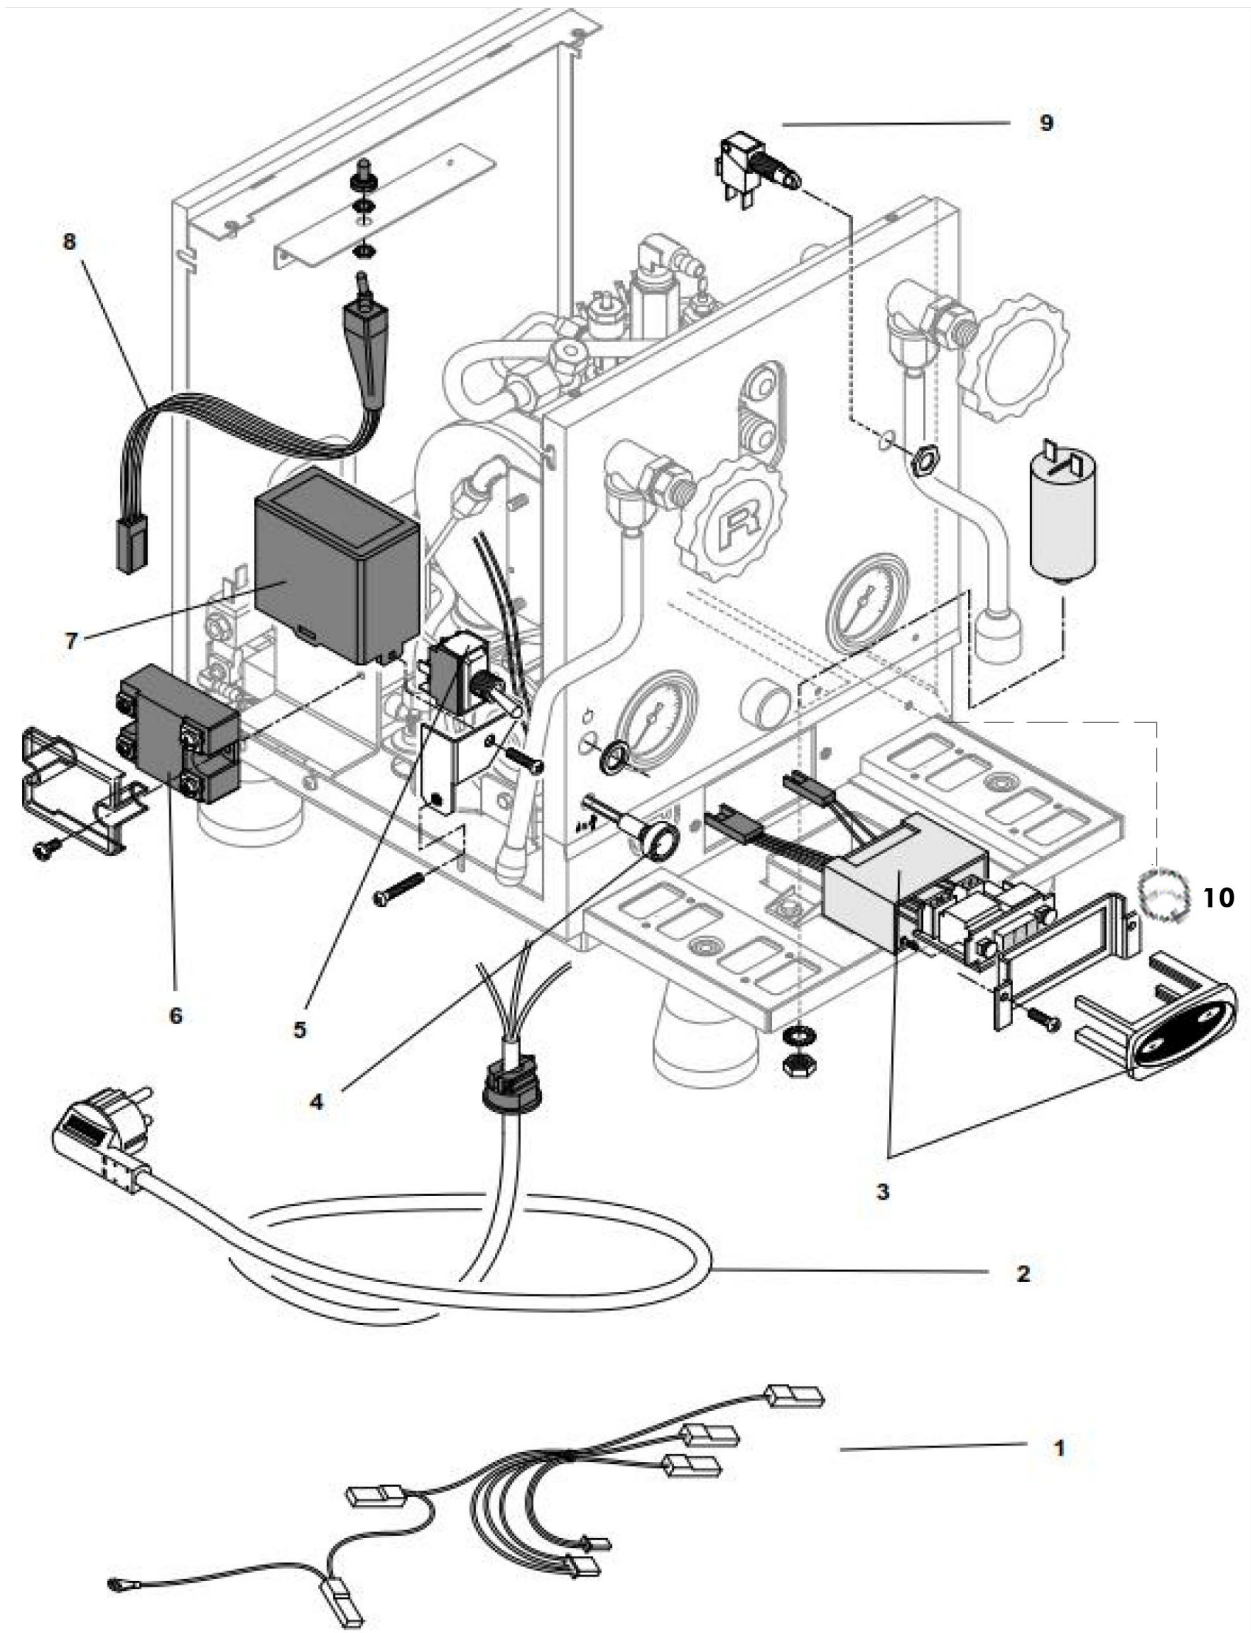

Pos.	#	Description	Notes
1	A199906082	Wiring loom	
2	C199900957	CE Power cord	
	A199904518	IS Power cord	
	A199904616	KR Power cord	
	C199900958	UL Power cord	
	C199901115	AUS/NZ Power cord	
	C199901116	GB Power cord	
	C199901510	CH Power cord	
3	A199905505	Thermo-PID V. 230/50	
	A199905514	Thermo-PID V. 115/60	
4	A139904519	Green lamp	
5	A199906002	On-off switch	
6	A190004666	Relé SSR	
7	A190004524*	Control board V.230-240 /50 - 60 Hz	*from SN: D1915... use A199906656
	A190004525	Control board V. 115/60	
9	A199905198	Microswitch	
10	A199906768	ECO mode switch (from Serial Number D1937...)