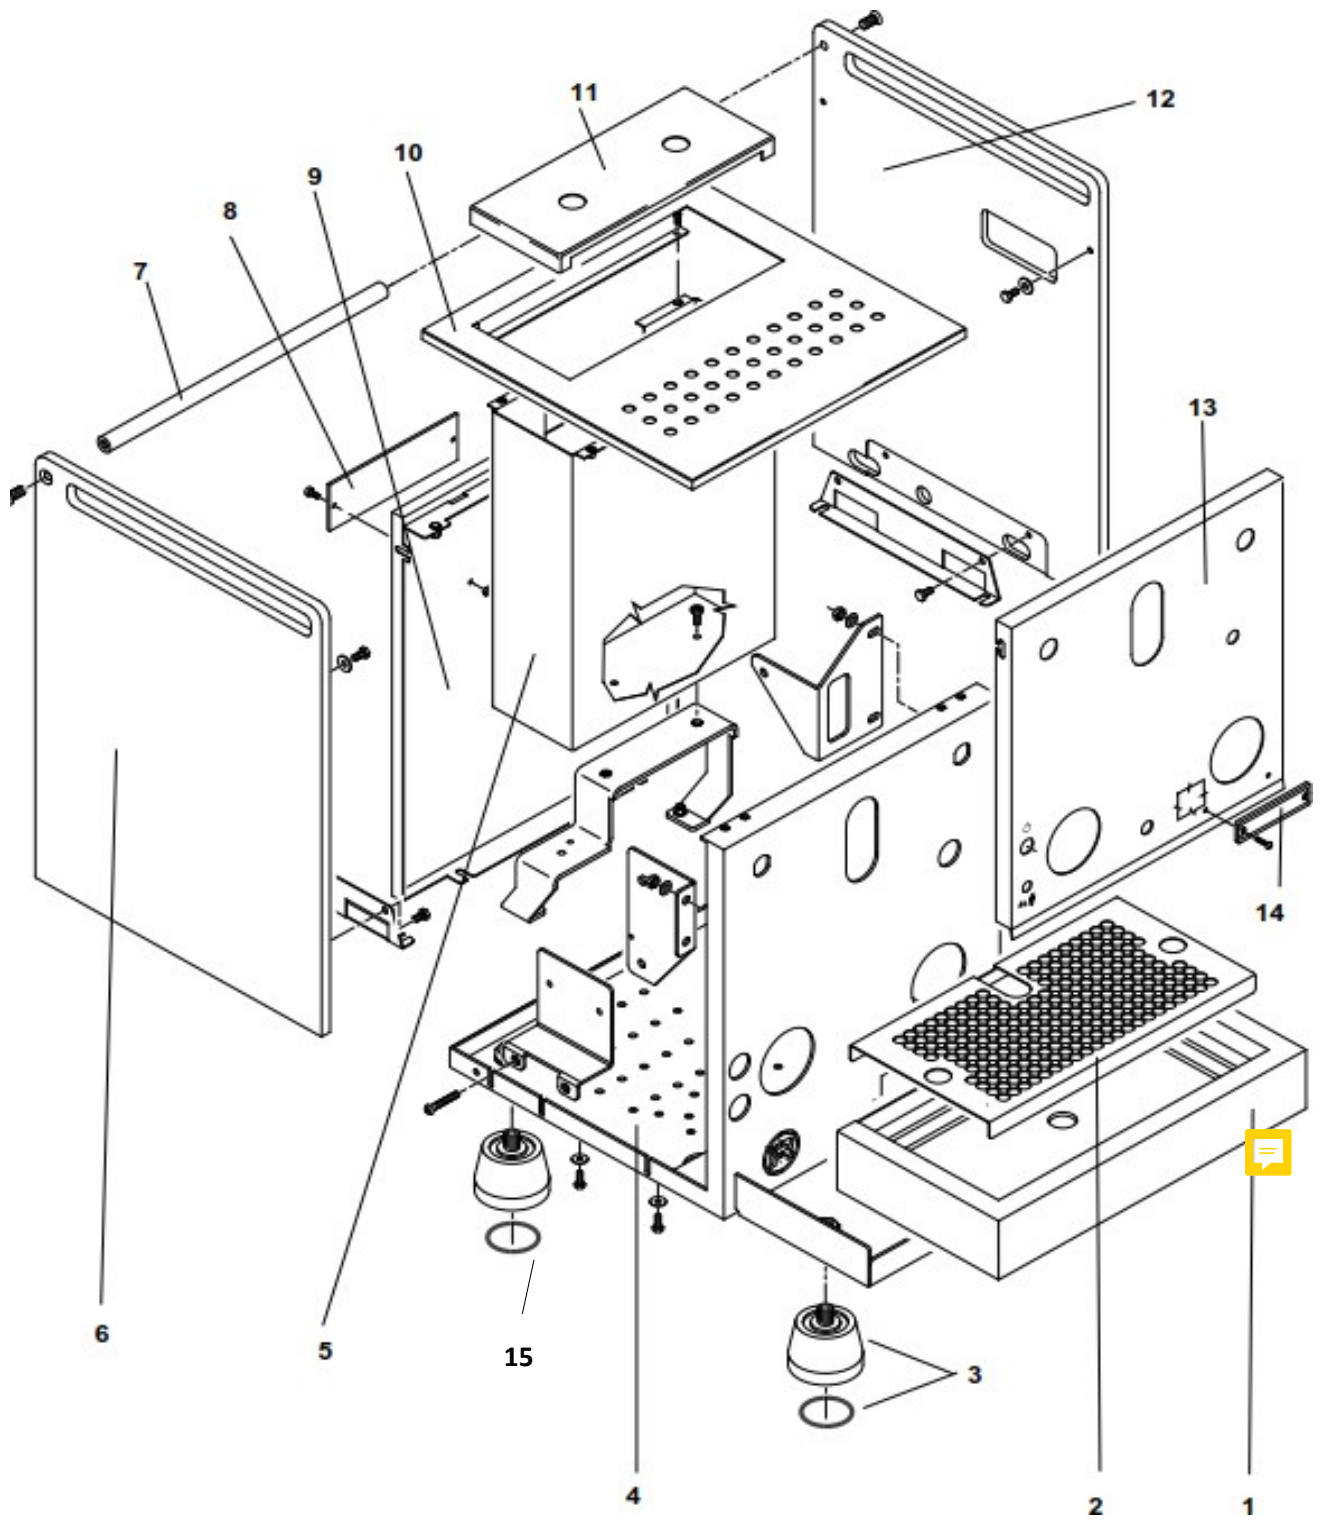

**Mozzafiato Type v - Giotto Type v
Espresso Machine**

Spare parts catalogue

Subject to change without notice.

Ed. 03.2020

Pos.	#	Description	Notes
1	R01L005125	Drip tray	New Domestic Drip Tray 167mm - R01L006574
2	A019904346	Grid	New Domestic Grid - A019906573
3	A059906054	Foot with silicone O-ring	
4	A009906079	Chassis	
5	A019904656	Tank guide	
6	A057706052	Left side panel chrome	
	A05B706052	Left side panel black	
	A05W706052	Left side panel white	
7	A059906053	Bar	
8	A859904400	Rear tag	
9	C01L004255	Rear panel chrome	
	C01B004255	Rear panel black	
	C01W004255	Rear panel white	
10	A019906050	Cover	
11	R01L000382	Reservoir cover	
12	A057706051	Right side panel chrome	
	A05B706051	Right side panel black	
	A05W706051	Right side panel white	
13	A19I004629	Front panel	
14	A859906121	Front tag	
15	R849906343	Silicone OR	

Giotto Type v

Bodywork

Pos.	#	Description	Notes
1	R01L005125	Drip tray	
2	A019904346	Grid	
3	A059906054	Foot with silicone O-ring	
4	A059906073	Foot extension	
5	A019906043	Side panel stainless steel	
6	A859904400	Rear tag	
7	A019904656	Tank guide	
8	R01L000382	Reservoir cover	
9	A999904597	Cups frame stainless steel	
10	C01L004246	Cover	
11	A01I004629	Front panel	
12	A859906123	Front tag	
13	A009906079	Chassis	