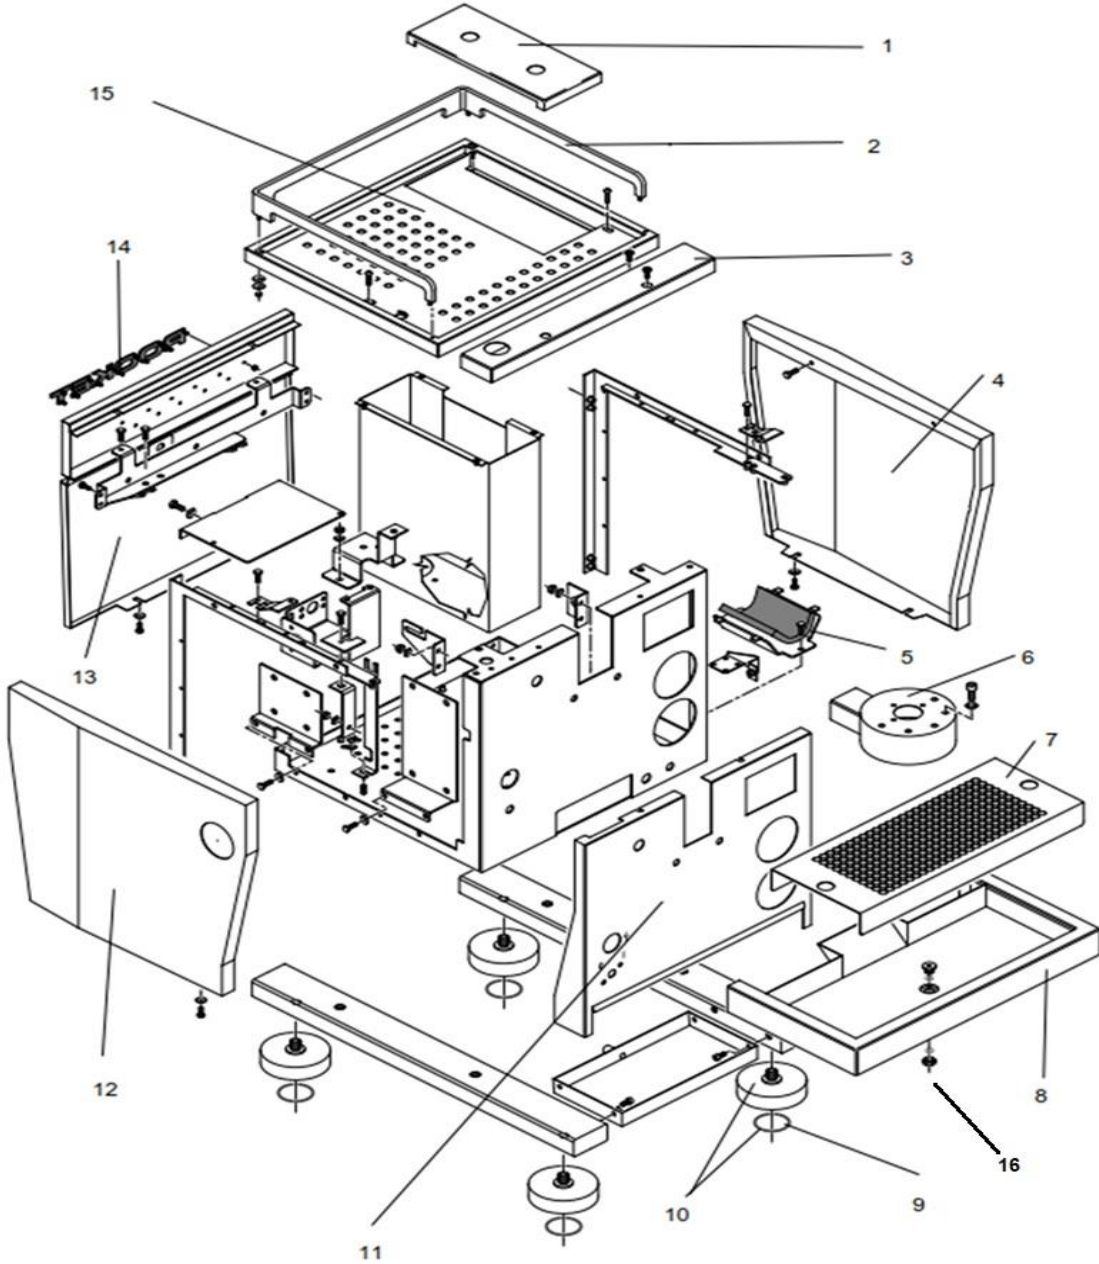

R NINE ONE

Spare parts catalogue - Ersatzteilkatalog - Catalogue pièces détachées

Ed. 11.2022

Pos.#	Description	Beschreibung	Description	Euro	Notes
1	C01L000382	Reservoir cover			
2	M019906209	Cups frame			
3	M019906212	Cups tray front support			
4	M019906201	Right side panel			
	M01B906201	Right side panel (black)			
5	M449906226	Antivibration mat for pump			
6	M019906216	Group Cover			
7	M019906192	Drain tray grid			
8	M019906205	Drain tray			
9	R8499906343	O-Ring			
10	A05L005755	Foot			
11	M019906214	Front panel			
12	M019906202	Left side panel			
	M01B906202	Left side panel (black)			
13	M019906203	Rear panel			
	M01B906203	Rear panel (black)			
14	A619905681	Rocket letters black			
	A619905828	Rocket letters silver			
15	M019906208	Cups tray			
16	A229904512	Drip tray plug			

Group assembly

Pos.#	Description	Beschreibung	Description	Euro	Notes
1	M279905830	Dispensing connection pipe			
2	M449907384	OR 3187			
3	A529R04649	Chromed tap			
4	A449904672	OR 3087			
5	M539906225	Paddle cover			
6	M519906220	Handle shaft			
7	M639906217	Paddle handle			
8	M529906222	Potentiometer guide shaft			
9	M529906223	Potentiometer command shaft			
10	M219906219	Upper group flange			
11	M449905837	OR 4250			
12	M619906553	Two cups competition filter			
13	M619906554	One cup competition filter			
14	C619900106	Blind filter			
15	R699906520	Filter holder 2cup W/filter			
16	R699906521	Filter holder 1cup W/filter			
17	R319905585	Screw			
18	M619905432	Shower foil			
19	M229905305	Shower support			
20	R499905544	OR			
21	C449900229	Group gasket			
22	M219905894	Lower group body			
23	M219905895	Upper group body			
24	M699906580	Bottomless filter holder			
25	A999904594	Tamper			