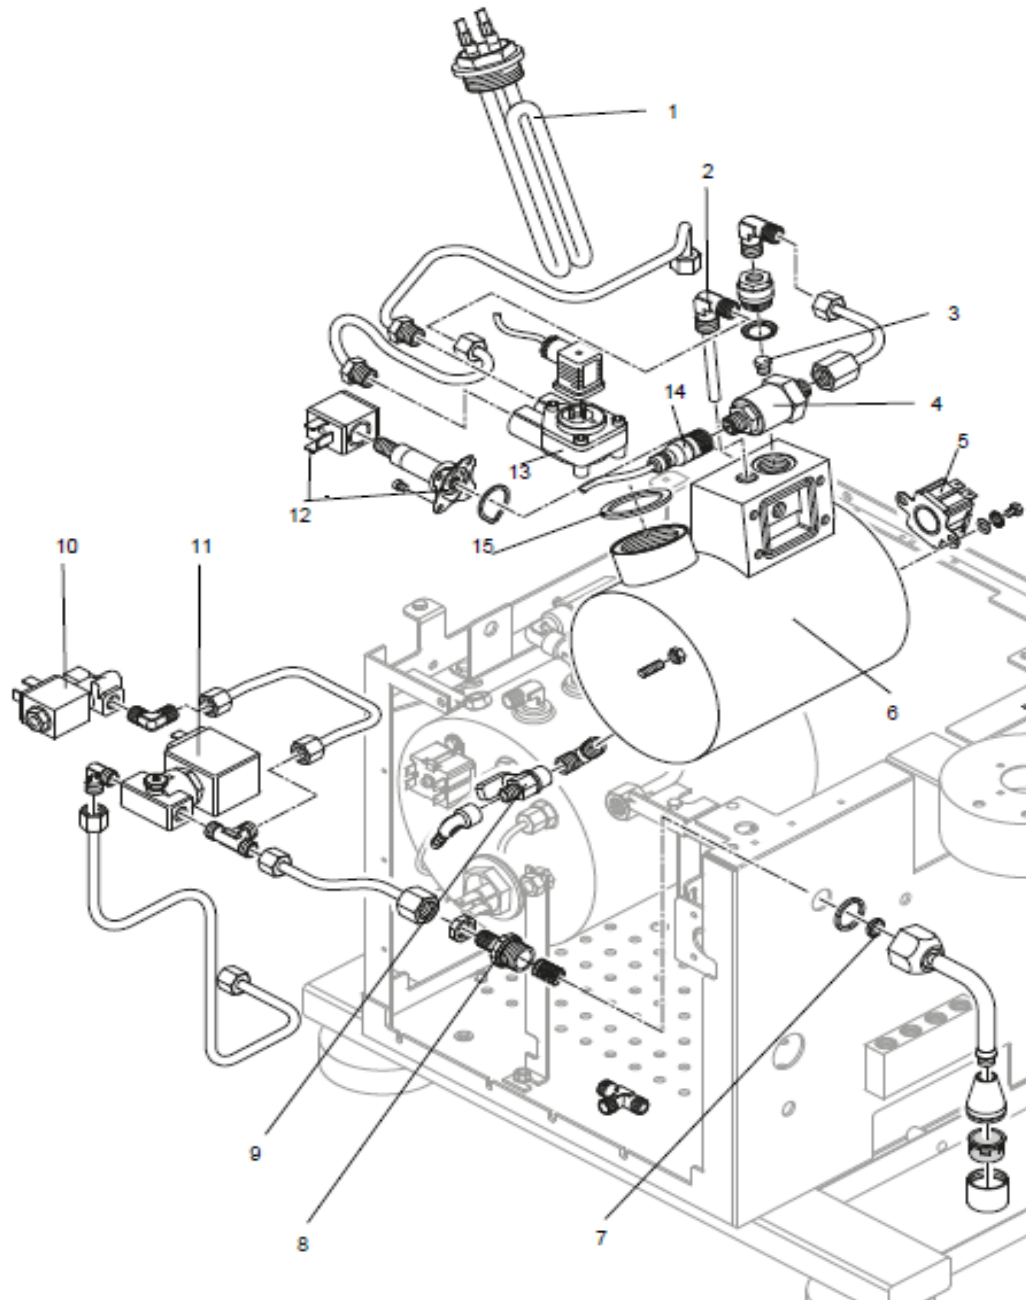

Group assembly

Pos.#	Description	Beschreibung	Description	Euro	Notes
1	M279905830	Dispensing connection pipe			
2	M449907384	OR 3187			
3	A529R04649	Chromed tap			
4	A449904672	OR 3087			
5	M539906225	Paddle cover			
6	M519906220	Handle shaft			
7	M639906217	Paddle handle			
8	M529906222	Potentiometer guide shaft			
9	M529906223	Potentiometer command shaft			
10	M219906219	Upper group flange			
11	M449905837	OR 4250			
12	M619906553	Two cups competition filter			
13	M619906554	One cup competition filter			
14	C619900106	Blind filter			
15	R699906520	Filter holder 2cup W/filter			
16	R699906521	Filter holder 1cup W/filter			
17	R319905585	Screw			
18	M619905432	Shower foil			
19	M229905305	Shower support			
20	R499905544	OR			
21	C449900229	Group gasket			
22	M219905894	Lower group body			
23	M219905895	Upper group body			
24	M699906580	Bottomless filter holder			
25	A999904594	Tamper			

Pos.#	Description	Beschreibung	Description	Euro	Notes
1	A299904998	Safety valve			
3	A009905109	Pressure gauge bracket			
4	A219906184	Service boiler pressure gauge 0-3 Bar			
5	M529906224	Exhaust			
6	C469900239	Element Gasket			
7	A199905013	Heating element V. 230 - 1.400 W			
	A199905014	Heating element V. 115 - 1.400 W			
8	A299904994	Tap 1/8 MF			
9	M199904767	Safety thermostat 130°C			
10	M219906215	Service boiler			
11	A199905078	Service boiler level probe			
12	A219905510	Vacuum breaker valve (Inox)			