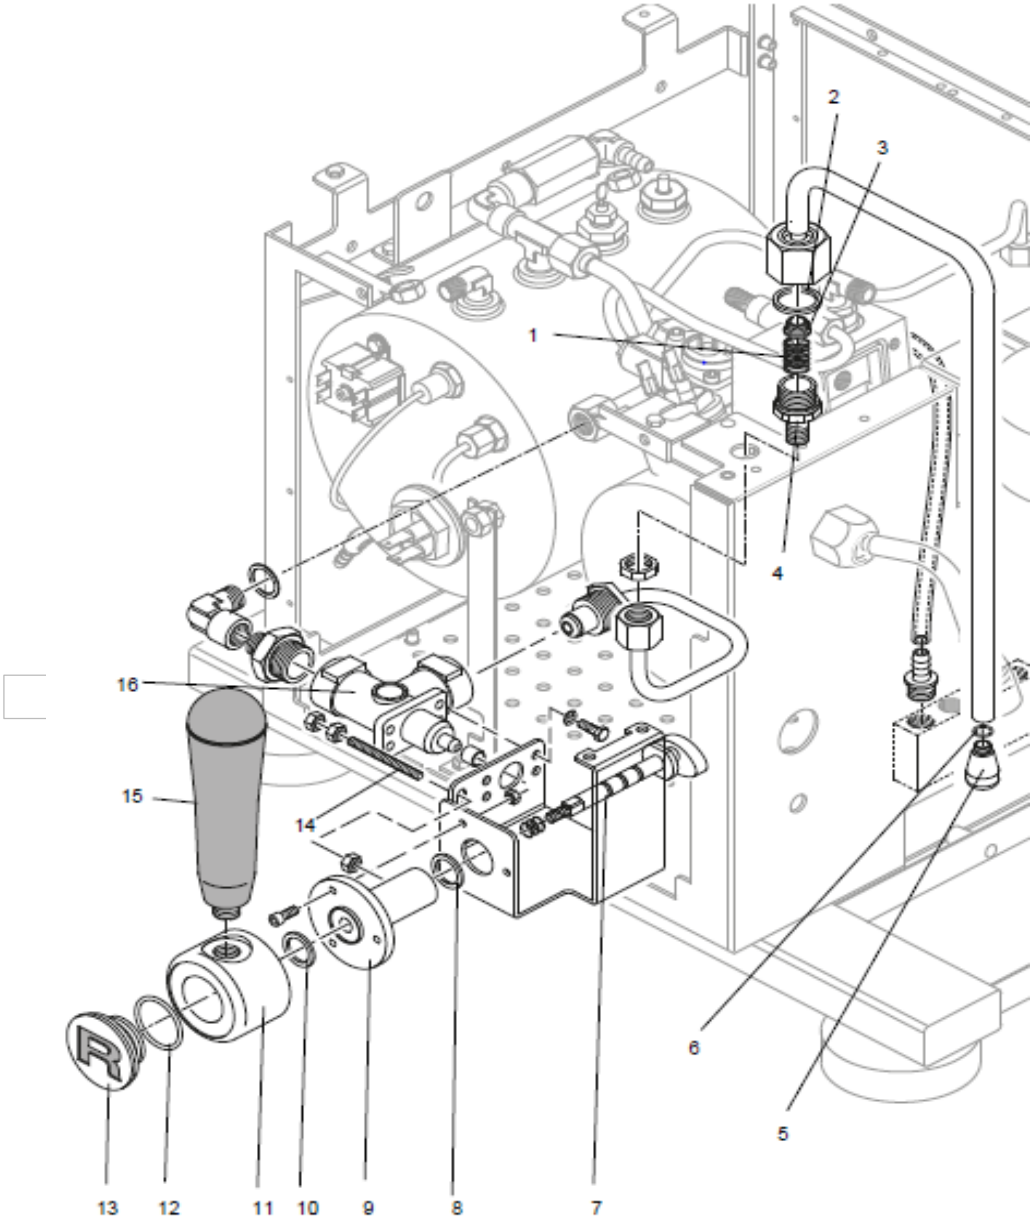

Group assembly

Pos.#	Description	Beschreibung	Description	Euro	Notes
1	M279905830	Dispensing connection pipe			
2	M449907384	OR 3187			
3	A529R04649	Chromed tap			
4	A449904672	OR 3087			
5	M539906225	Paddle cover			
6	M519906220	Handle shaft			
7	M639906217	Paddle handle			
8	M529906222	Potentiometer guide shaft			
9	M529906223	Potentiometer command shaft			
10	M219906219	Upper group flange			
11	M449905837	OR 4250			
12	M619906553	Two cups competition filter			
13	M619906554	One cup competition filter			
14	C619900106	Blind filter			
15	R699906520	Filter holder 2cup W/filter			
16	R699906521	Filter holder 1cup W/filter			
17	R319905585	Screw			
18	M619905432	Shower foil			
19	M229905305	Shower support			
20	R499905544	OR			
21	C449900229	Group gasket			
22	M219905894	Lower group body			
23	M219905895	Upper group body			
24	M699906580	Bottomless filter holder			
25	A999904594	Tamper			

Pos.#	Description	Beschreibung	Description	Euro	Notes
1	A299904998	Safety valve			
3	A009905109	Pressure gauge bracket			
4	A219906184	Service boiler pressure gauge 0-3 Bar			
5	M529906224	Exhaust			
6	C469900239	Element Gasket			
7	A199905013	Heating element V. 230 - 1.400 W			
	A199905014	Heating element V. 115 - 1.400 W			
8	A299904994	Tap 1/8 MF			
9	M199904767	Safety thermostat 130°C			
10	M219906215	Service boiler			
11	A199905078	Service boiler level probe			
12	A219905510	Vacuum breaker valve (Inox)			

Pos.#	Description	Beschreibung	Description	Euro	Notes
1	A209904332	Spring			
2	M219906351	Steam wand			
3	A229904333	Plate			
4	M219906003	Connector for R9-RE-R NINE ONE water wand			
5	C200002839	2 holes steam nozzle			
6	C400002022	O-ring			
7	M229905344	Steam tap cam			
8	A269904417	Teflon gasket 1/4			
9	M229905346	Connector cam			
10	A269904417	Teflon gasket 1/4			
11	M229905347	Support cam			
12	A449904672	O-ring cover handle			
13	A529R04649	Steam knob "R"			
14	M319905790	Screw M 5x45			
15	M699905528	Steam tap lever			
16	M229905343	Steam valve			