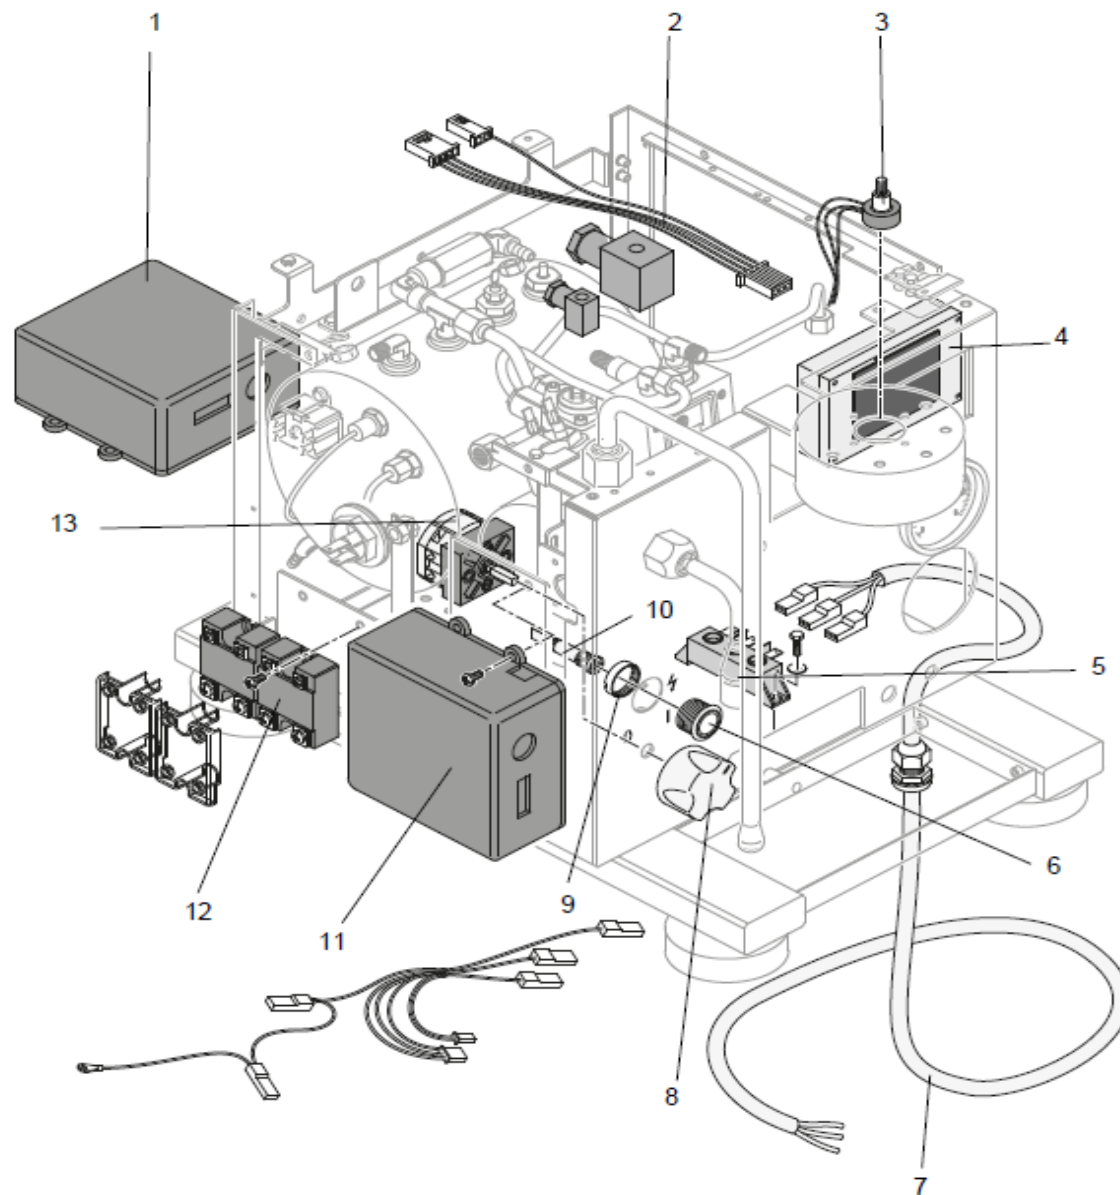

Pos.#	Description	Beschreibung	Description	Euro	Notes
1	M199906289	Transformer 100W 115Vac			
1	M199905392	Transformer 100w 220-240V			
2	M199906298	Display cable			
3	M199906296	Potentiometer			
4	M199906290	Display			
5	M199906352	Connector Block			
6	M519905871	Lamp ring			
7	C199900957	CE power cord			
	C199900958	UL power cord			
	C199901510	CH power cord			
	A199904616	KR power cord			
	A199904518	ISR power cord			
	A199906558	ARG power cord			
	C199901115	AUS/NZ power cord			
	C199901116	GB power cord			
8	M499904788	Handle			
9	M529904853	Key ring			
10	M199905901	Control light R9			
11	M199906288	Control board 230/115 V			
12	A190004666	Relay Rocket with cover			
13	M199904787	Main switch