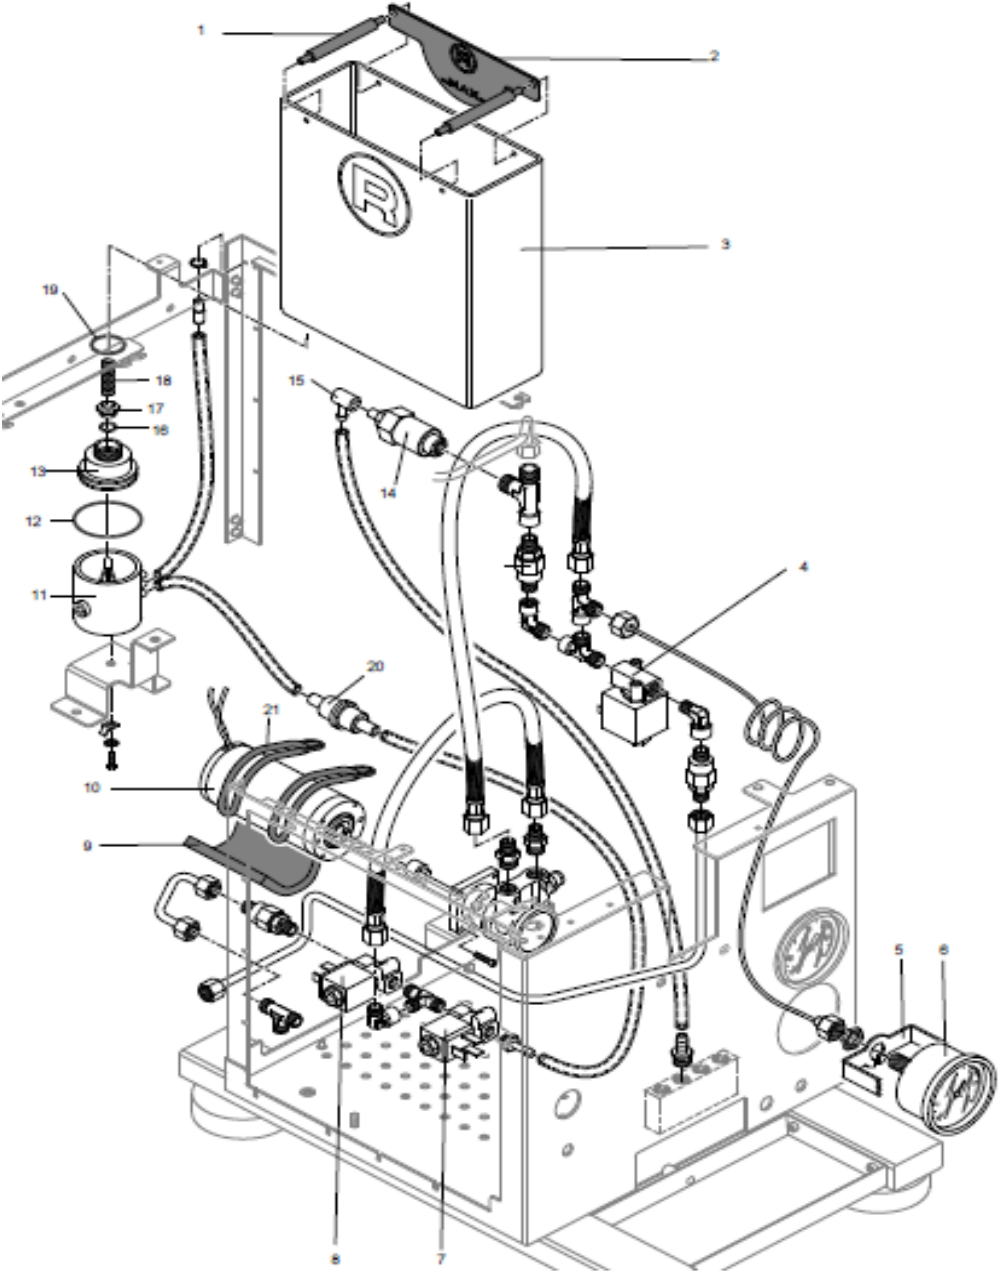

Pos.#	Description	Beschreibung	Description	Euro	Notes
1	A299904998	Safety valve			
3	A009905109	Pressure gauge bracket			
4	A219906184	Service boiler pressure gauge 0-3 Bar			
5	M529906224	Exhaust			
6	C469900239	Element Gasket			
7	A199905013	Heating element V. 230 - 1.400 W			
	A199905014	Heating element V. 115 - 1.400 W			
8	A299904994	Tap 1/8 MF			
9	M199904767	Safety thermostat 130°C			
10	M219906215	Service boiler			
11	A199905078	Service boiler level probe			
12	A219905510	Vacuum breaker valve (Inox)			

Pos.#	Description	Beschreibung	Description	Euro	Notes
1	C199901551	Heating element V. 230 - 1.200 W			
	C199901552	Heating element V. 115 - 1.000 W			
2	M279905843	Injection pipe			
3	R619905547	Gigleur 0.8			
4	M199905393	Transducer 0-20 bar			
5	M199904767	130 C thermo cut off			
6	M219905846	Brew Boiler R9			
7	A229904333	Plate			
8	M219906951	Connector for water wand			
9	A299904994	Tap 1/8 MF			
10	C190004066	Solenoid valve V230-50Hz 1/8			
	C190004067	Solenoid valve V115-60Hz 1/8			
11	M199905794	Solenoid valve Mix V230-50Hz 1/8			
	M199906292	Solenoid valve Mix V115-60Hz 1/8			
12	M199907469	Group solenoid valve V230-50Hz			
	M199905553	Group solenoid valve V115-60Hz			
13	M229904783	Flowmeter			
14	M199905414	Transducer cable			
15	C469900239	Teflon gasket 1"			

Pos.#	Description	Beschreibung	Description	Euro	Notes
1	A209904332	Spring			
2	M219906351	Steam wand			
3	A229904333	Plate			
4	M219906003	Connector for R9-RE-R NINE ONE water wand			
5	C200002839	2 holes steam nozzle			
6	C400002022	O-ring			
7	M229905344	Steam tap cam			
8	A269904417	Teflon gasket 1/4			
9	M229905346	Connector cam			
10	A269904417	Teflon gasket 1/4			
11	M229905347	Support cam			
12	A449904672	O-ring cover handle			
13	A529R04649	Steam knob "R"			
14	M319905790	Screw M 5x45			
15	M699905528	Steam tap lever			
16	M229905343	Steam valve			