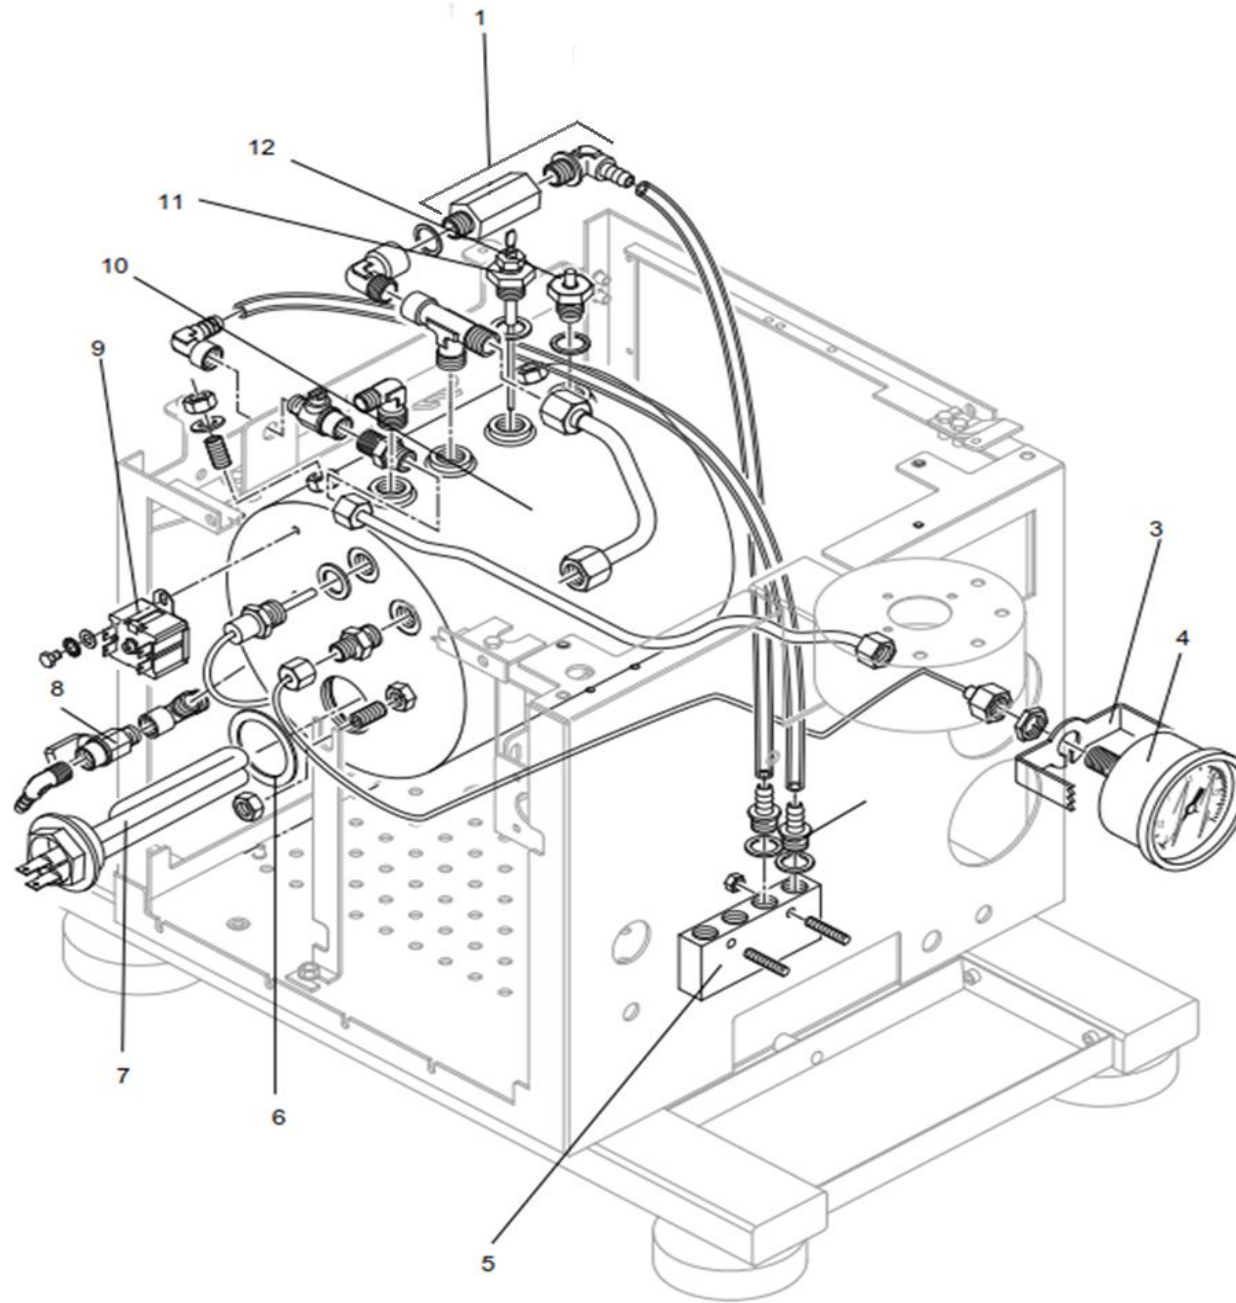

Group assembly

Pos.#	Description	Beschreibung	Description	Euro	Notes
1	M279905830	Dispensing connection pipe			
2	M449907384	OR 3187			
3	A529R04649	Chromed tap			
4	A449904672	OR 3087			
5	M539906225	Paddle cover			
6	M519906220	Handle shaft			
7	M639906217	Paddle handle			
8	M529906222	Potentiometer guide shaft			
9	M529906223	Potentiometer command shaft			
10	M219906219	Upper group flange			
11	M449905837	OR 4250			
12	M619906553	Two cups competition filter			
13	M619906554	One cup competition filter			
14	C619900106	Blind filter			
15	R699906520	Filter holder 2cup W/filter			
16	R699906521	Filter holder 1cup W/filter			
17	R319905585	Screw			
18	M619905432	Shower foil			
19	M229905305	Shower support			
20	R499905544	OR			
21	C449900229	Group gasket			
22	M219905894	Lower group body			
23	M219905895	Upper group body			
24	M699906580	Bottomless filter holder			
25	A999904594	Tamper			

Pos.#	Description	Beschreibung	Description	Euro	Notes
1	A299904998	Safety valve			
3	A009905109	Pressure gauge bracket			
4	A219906184	Service boiler pressure gauge 0-3 Bar			
5	M529906224	Exhaust			
6	C469900239	Element Gasket			
7	A199905013	Heating element V. 230 - 1.400 W			
	A199905014	Heating element V. 115 - 1.400 W			
8	A299904994	Tap 1/8 MF			
9	M199904767	Safety thermostat 130°C			
10	M219906215	Service boiler			
11	A199905078	Service boiler level probe			
12	A219905510	Vacuum breaker valve (Inox)			