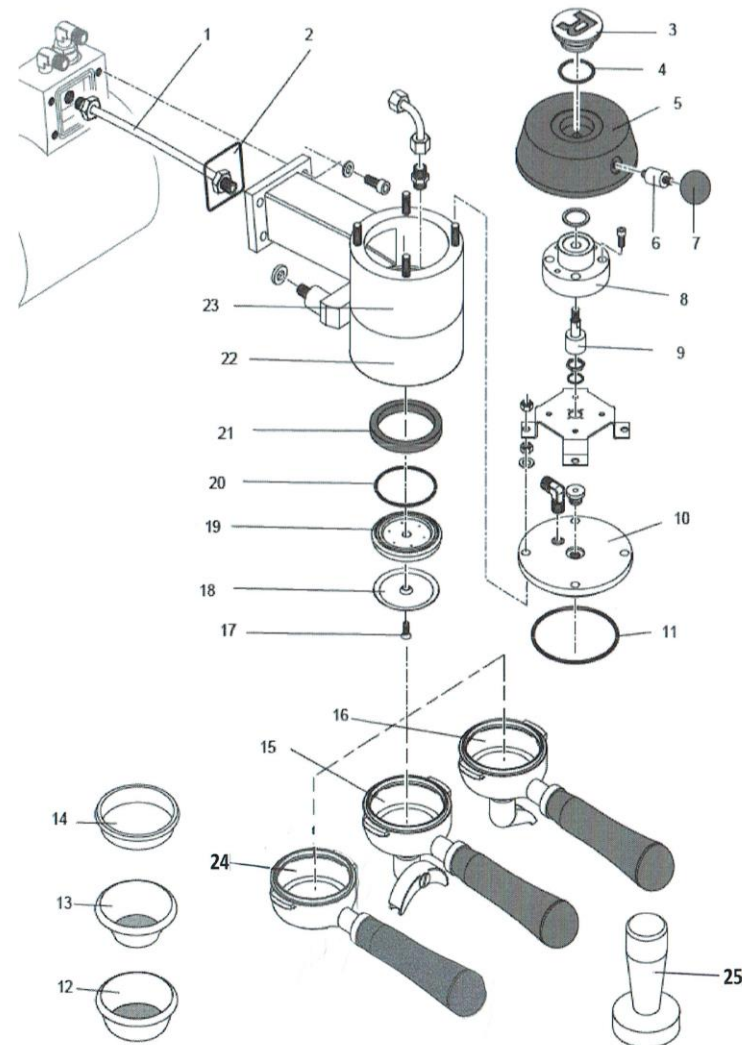

Group assembly

Pos.#	Description	Beschreibung	Description	Euro	Notes
1	M279905830	Dispensing connection pipe			
2	M449907384	OR 3187			
3	A529R04649	Chromed tap			
4	A449904672	OR 3087			
5	M539906225	Paddle cover			
6	M519906220	Handle shaft			
7	M639906217	Paddle handle			
8	M529906222	Potentiometer guide shaft			
9	M529906223	Potentiometer command shaft			
10	M219906219	Upper group flange			
11	M449905837	OR 4250			
12	M619906553	Two cups competition filter			
13	M619906554	One cup competition filter			
14	C619900106	Blind filter			
15	R699906520	Filter holder 2cup W/filter			
16	R699906521	Filter holder 1cup W/filter			
17	R319905585	Screw			
18	M619905432	Shower foil			
19	M229905305	Shower support			
20	R499905544	OR			
21	C449900229	Group gasket			
22	M219905894	Lower group body			
23	M219905895	Upper group body			
24	M699906580	Bottomless filter holder			
25	A999904594	Tamper			

Pos.#	Description	Beschreibung	Description	Euro	Notes
1	A299904998	Safety valve			
3	A009905109	Pressure gauge bracket			
4	A219906184	Service boiler pressure gauge 0-3 Bar			
5	M529906224	Exhaust			
6	C469900239	Element Gasket			
7	A199905013	Heating element V. 230 - 1.400 W			
	A199905014	Heating element V. 115 - 1.400 W			
8	A299904994	Tap 1/8 MF			
9	M199904767	Safety thermostat 130°C			
10	M219906215	Service boiler			
11	A199905078	Service boiler level probe			
12	A219905510	Vacuum breaker valve (Inox)			

Pos.#	Description	Beschreibung	Description	Euro	Notes
1	A209904332	Spring			
2	M219906351	Steam wand			
3	A229904333	Plate			
4	M219906003	Connector for R9-RE-R NINE ONE water wand			
5	C200002839	2 holes steam nozzle			
6	C400002022	O-ring			
7	M229905344	Steam tap cam			
8	A269904417	Teflon gasket 1/4			
9	M229905346	Connector cam			
10	A269904417	Teflon gasket 1/4			
11	M229905347	Support cam			
12	A449904672	O-ring cover handle			
13	A529R04649	Steam knob "R"			
14	M319905790	Screw M 5x45			
15	M699905528	Steam tap lever			
16	M229905343	Steam valve			